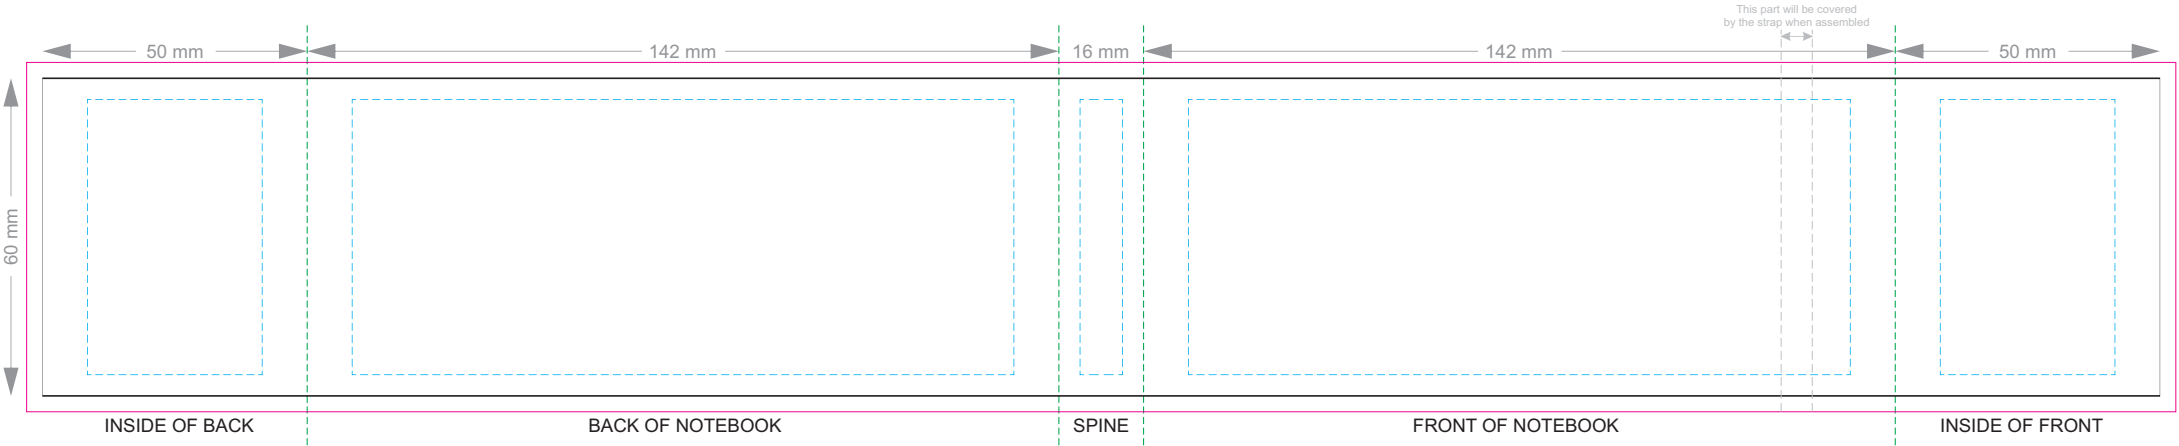

100% of Actual Size  
Direct Digital

100% of Actual Size  
Foil Printing Front Cover  
FRONT ONLY

Ecru
Pale Yellow
Yellow
Orange
Peach
Pink
Red
Burgandy
Sage
Olive
Bright Green
Dark Green
Teal
Light Blue
Slate Blue
Dark Blue
Mauve
Purple
Grey
Black

Please note: Print area 70mm x 55mm is **moveable within the red dotted area**, the print area cannot be rotated.

-  Copper Foil Print Colour
-  Silver Foil Print Colour
-  Gold Foil Print Colour

70% of Actual Size  
Digital Print - Belly Band Template

25% of Actual Size

Artwork will be printed directly onto the product via CMYK printing (no white), colours will not be vibrant due to white ink not being available for this process

- Green Line = Fold Lines when assembled on notebook
- Blue Line = The SIGNIFICANT PRINT AREA  
(Keep all critical images & text within this box)
- Black Line = Maximum print area
- Pink Line = Bleed off to here