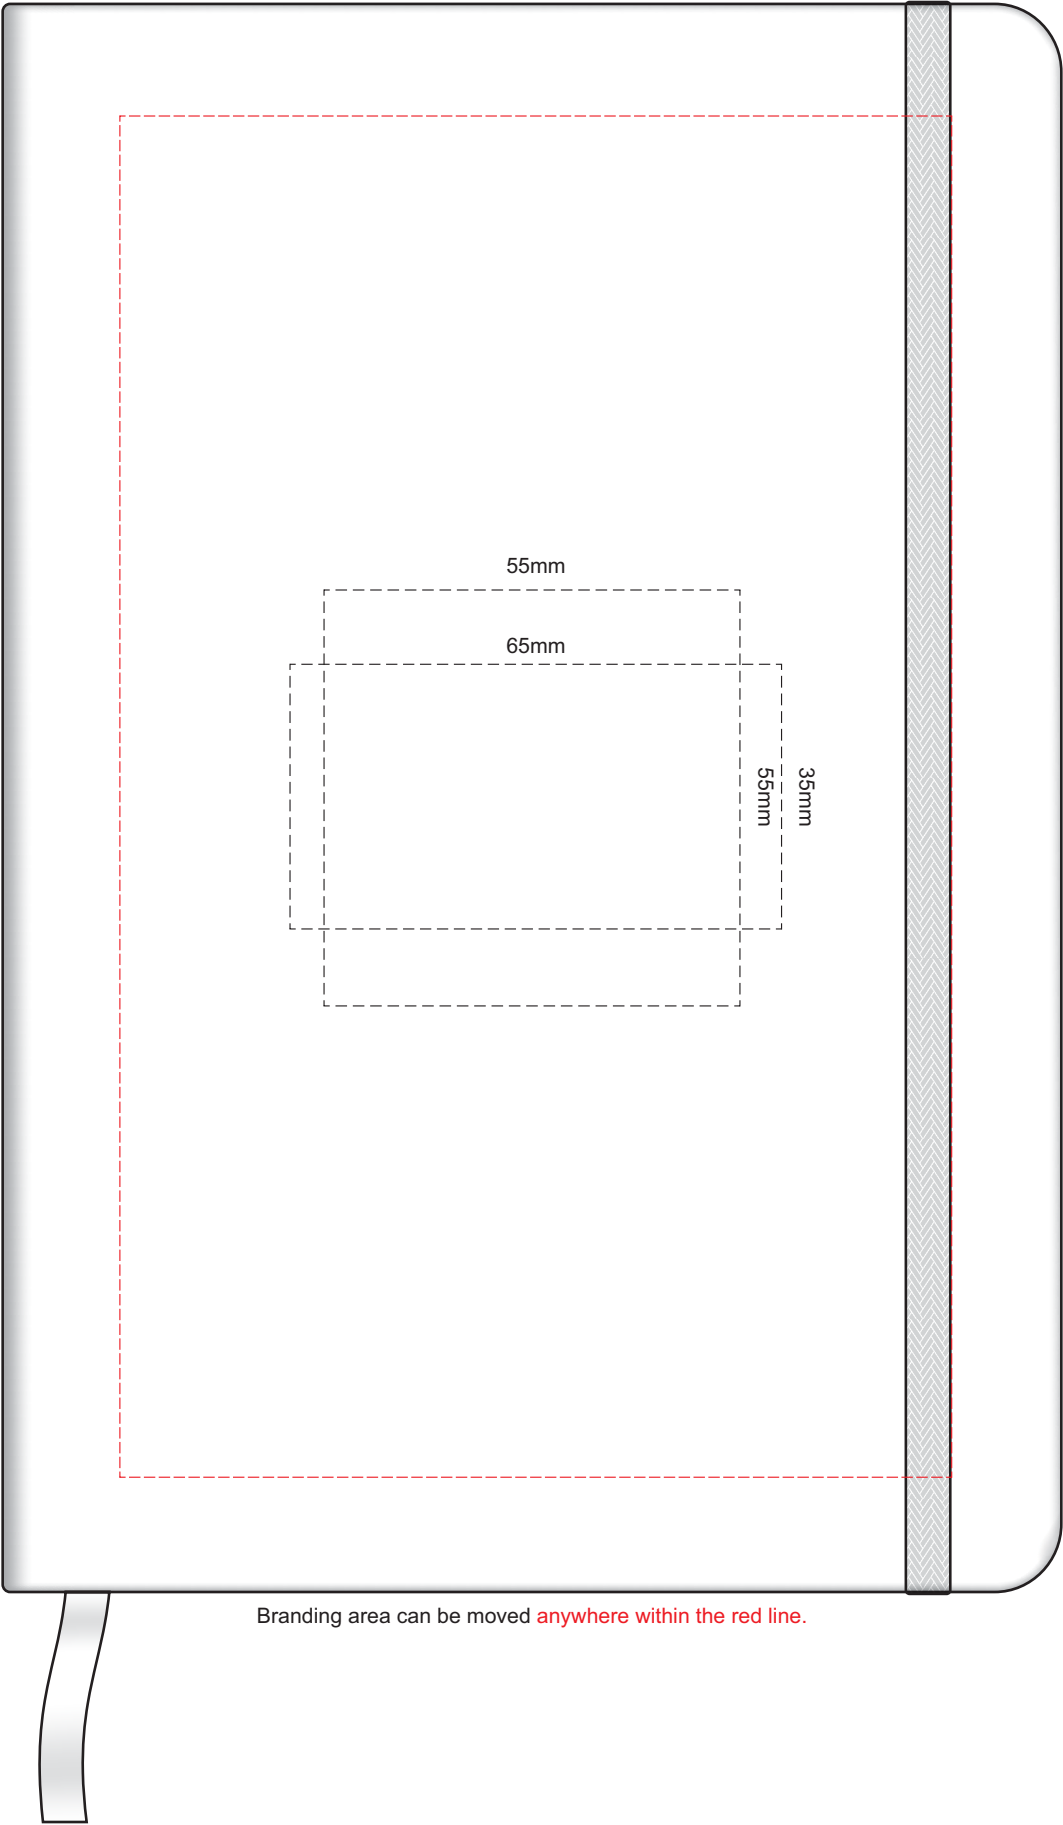

100% of Actual Size  
Pad Print

Branding area can be moved **anywhere within the red line.**

Ecru
Pale Yellow
Yellow
Orange
Peach
Pink
Red
Burgandy
Sage
Olive
Bright Green
Dark Green
Teal
Light Blue
Slate Blue
Dark Blue
Mauve
Purple
Grey
Black

100% of Actual Size  
Pad Print BACK

Branding area can be moved **anywhere within the red line.**

Ecru
Pale Yellow
Yellow
Orange
Peach
Pink
Red
Burgandy
Sage
Olive
Bright Green
Dark Green
Teal
Light Blue
Slate Blue
Dark Blue
Mauve
Purple
Grey
Black

100% of Actual Size  
Screen Print (one colour)

- Ecrú
- Pale Yellow
- Yellow
- Orange
- Peach
- Pink
- Red
- Burgandy
- Sage
- Olive
- Bright Green
- Dark Green
- Teal
- Light Blue
- Slate Blue
- Dark Blue
- Mauve
- Purple
- Grey
- Black

Please note: Print area 70mm x 55mm is **moveable within the red dotted area**, the print area cannot be rotated.

-  Copper Foil Print Colour
-  Silver Foil Print Colour
-  Gold Foil Print Colour

70% of Actual Size  
Digital Print - Belly Band Template