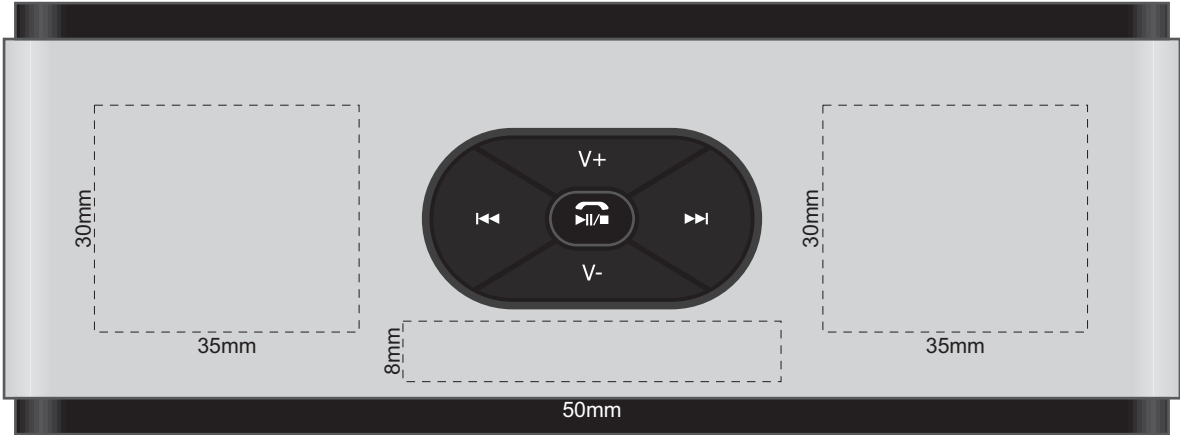

100% of Actual Size
Pad Print TOP OF SPEAKER
Engraving TOP OF SPEAKER

Engraves to an Oxidised White

100% of Actual Size
Direct Digital
150mm

Please be aware the artwork will be significantly affected by the holes in the speaker cover

100% of Actual Size
Pad Print TOP OF GIFT BOX