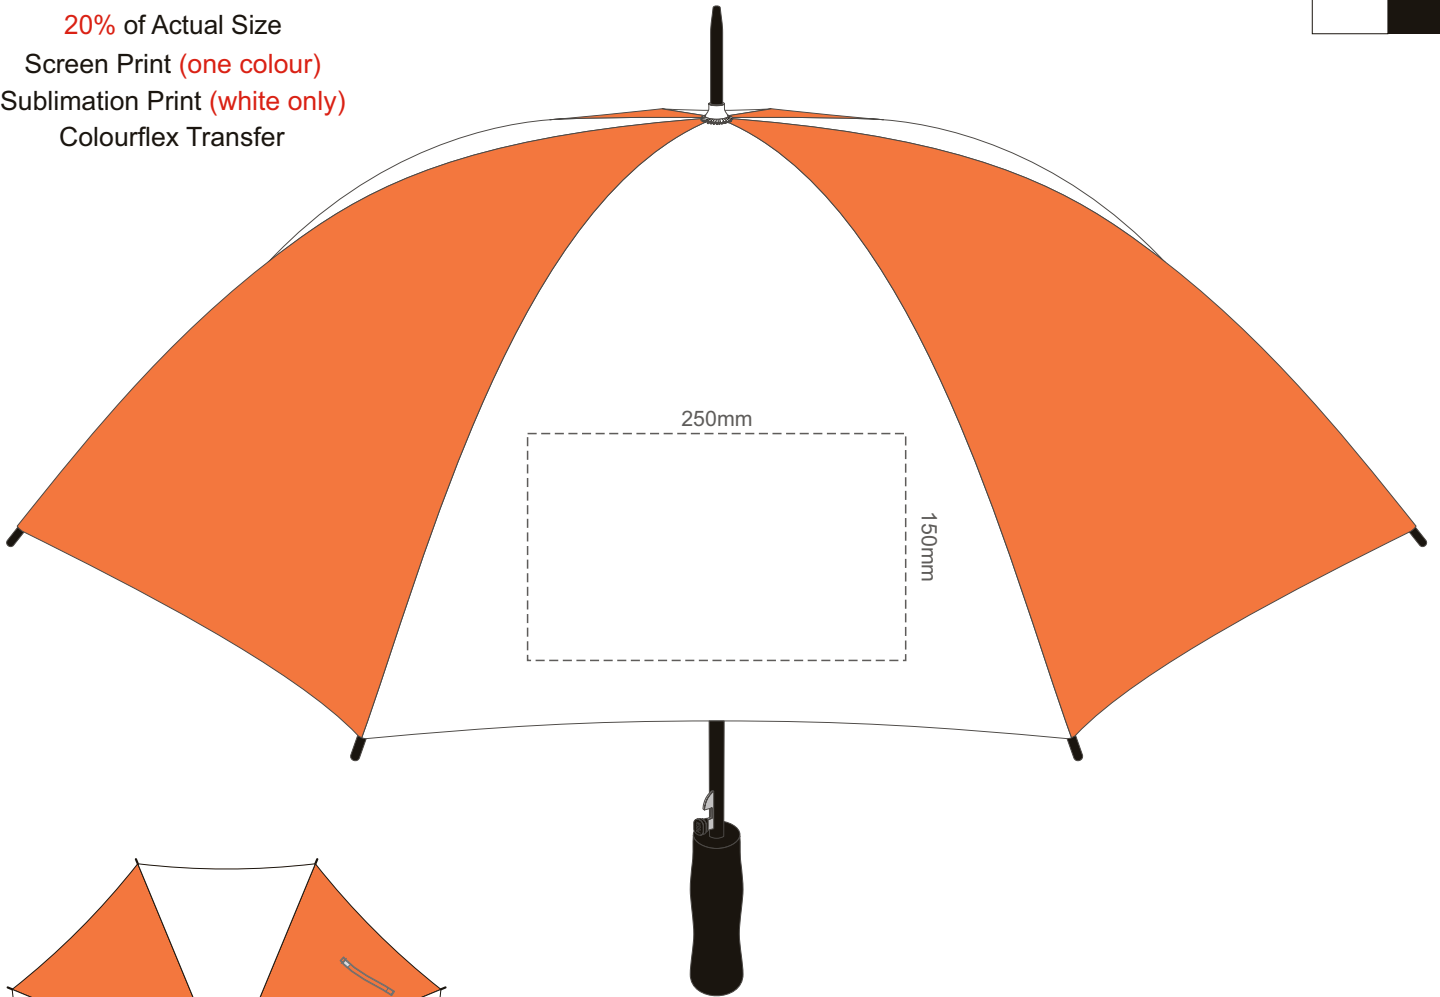

20% of Actual Size  
Screen Print (one colour)  
Sublimation Print (white only)  
Colourflex Transfer

Top view at 5%  
to indicate which  
panel/s to be decorated.

All panels are printable except for the panel with tie.

20% of Actual Size  
Screen Print (one colour)  
Colourflex Transfer

Top view at 5%  
to indicate which  
panel/s to be decorated.

All panels are printable except for the panel with tie.