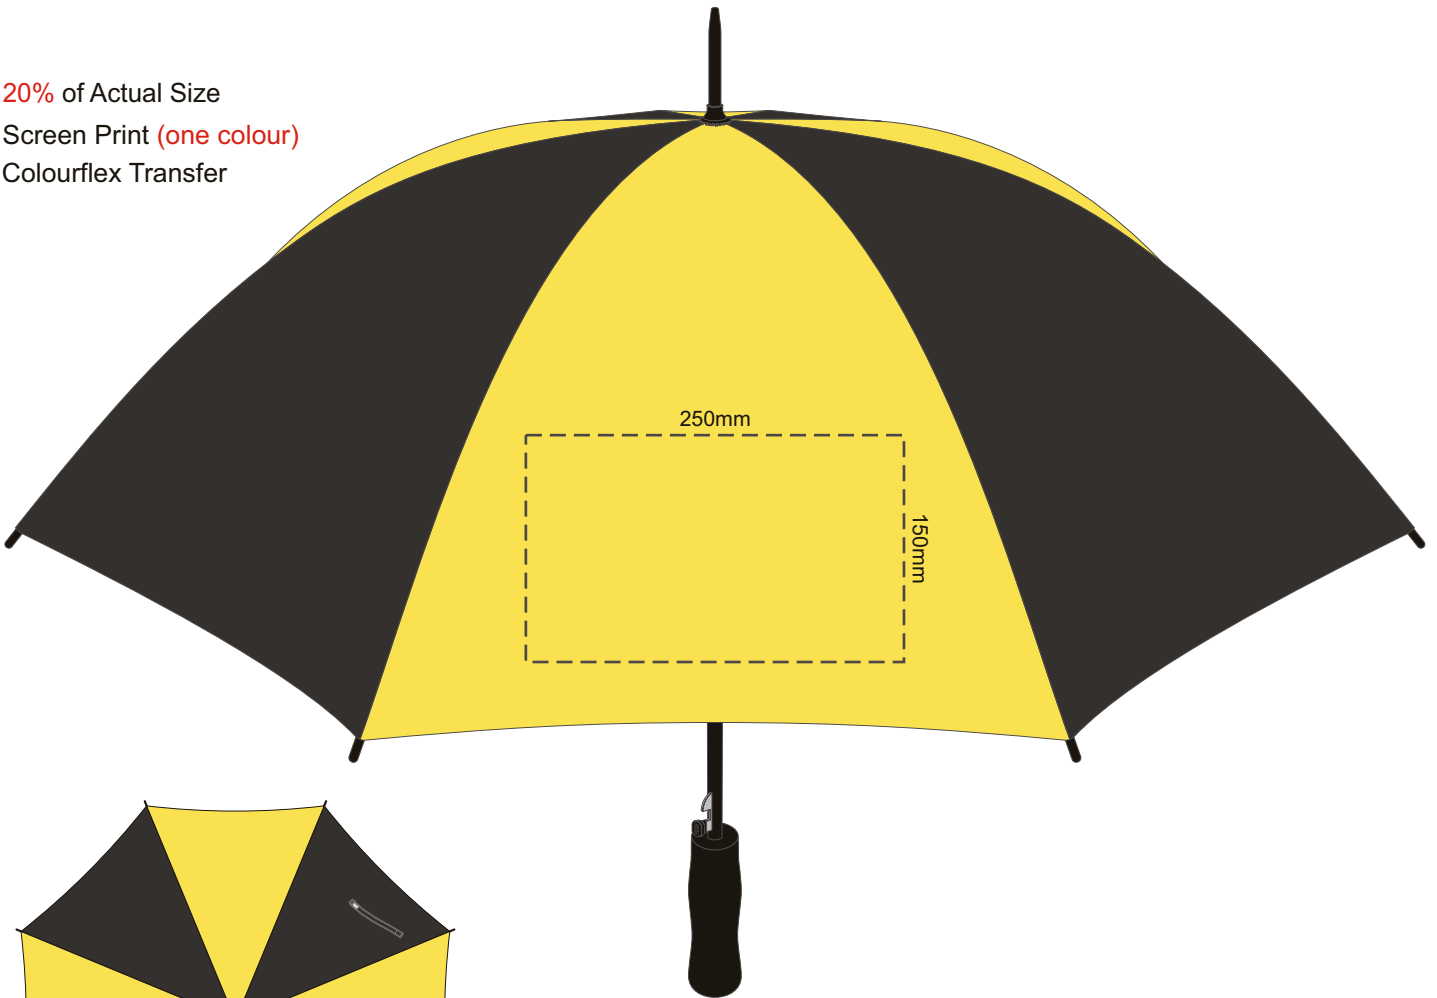

20% of Actual Size  
Screen Print (one colour)  
Sublimation Print (white only)  
Colourflex Transfer

Top view at 5%  
to indicate which  
panel/s to be decorated.

All panels are printable except for the panel with tie.

20% of Actual Size  
Screen Print (one colour)  
Colourflex Transfer

Top view at 5%  
to indicate which  
panel/s to be decorated.

All panels are printable except for the panel with tie.