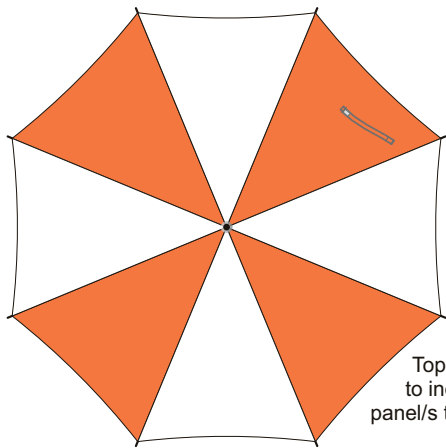

20% of Actual Size  
Screen Print (one colour)  
Sublimation Print (white only)  
Colourflex Transfer

Top view at 5%  
to indicate which  
panel/s to be decorated.

All panels are printable except for the panel with tie.

20% of Actual Size  
Screen Print (one colour)  
Colourflex Transfer

Top view at 5%  
to indicate which  
panel/s to be decorated.

All panels are printable except for the panel with tie.