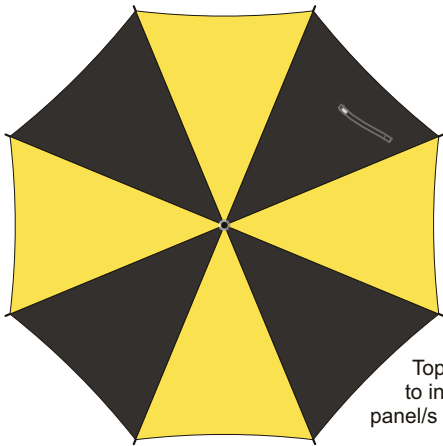

20% of Actual Size  
Screen Print (one colour)  
Sublimation Print (white only)  
Colourflex Transfer

Top view at 5%  
to indicate which  
panel/s to be decorated.

All panels are printable except for the panel with tie.

20% of Actual Size  
Screen Print (one colour)  
Colourflex Transfer

Top view at 5%  
to indicate which  
panel/s to be decorated.

All panels are printable except for the panel with tie.