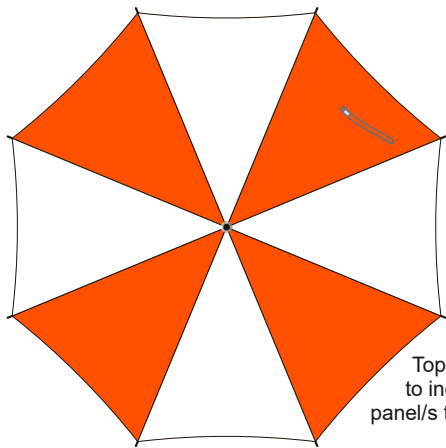

20% of Actual Size
Screen Print (one colour)
Sublimation Print (white only)
Colourflex Transfer

Top view at 5%
to indicate which
panel/s to be decorated.

All panels are printable except for the panel with tie.

20% of Actual Size
Screen Print (one colour)
Colourflex Transfer

Top view at 5%
to indicate which
panel/s to be decorated.

All panels are printable except for the panel with tie.