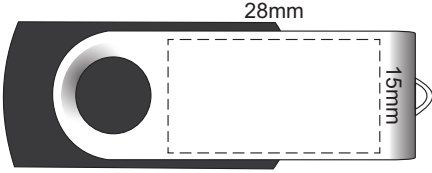

100% of Actual Size
Pad Print
Laser Engraving (Silver Only)
Direct Digital

 Silver engraves to a natural etch

100% of Actual Size
Pad Print (one colour)