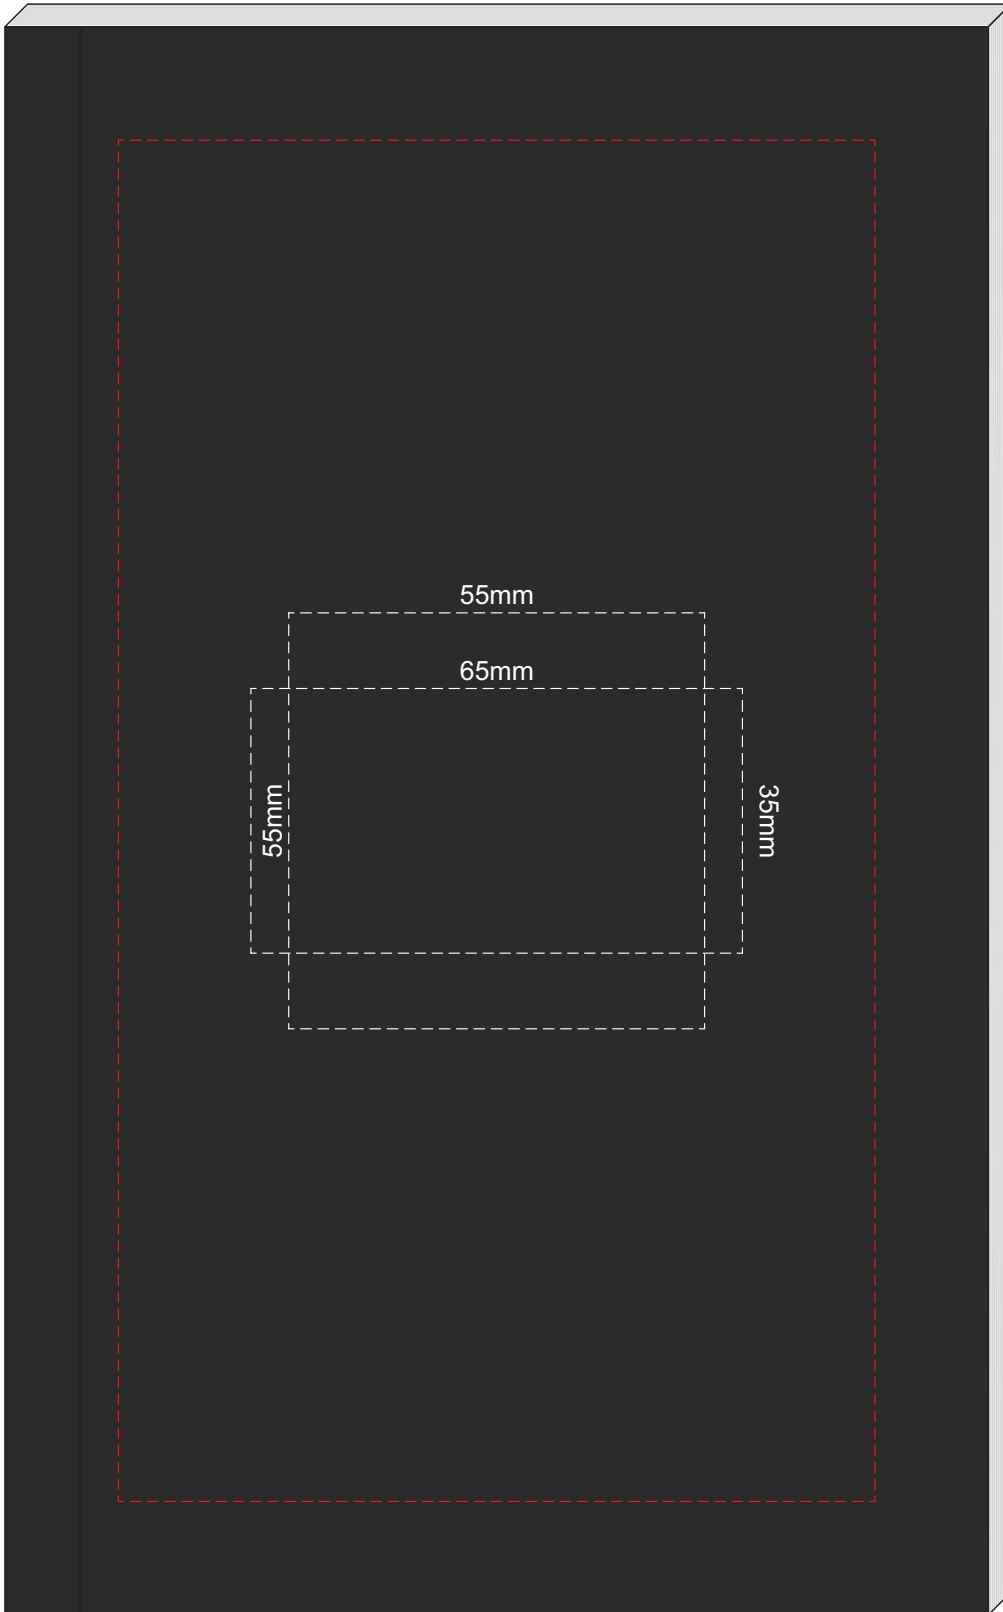

100% of Actual Size
Pad Print

Branding area can be moved **anywhere within the red line.**

100% of Actual Size
Screen Print (one colour)

100% of Actual Size
Digital Packaging Print
(Front and Back Available Print)

Digital Print is only available for natural option
Artwork will be printed directly onto the product via CMYK printing (no white),
colours will not be vibrant due to white ink not being available for this process.