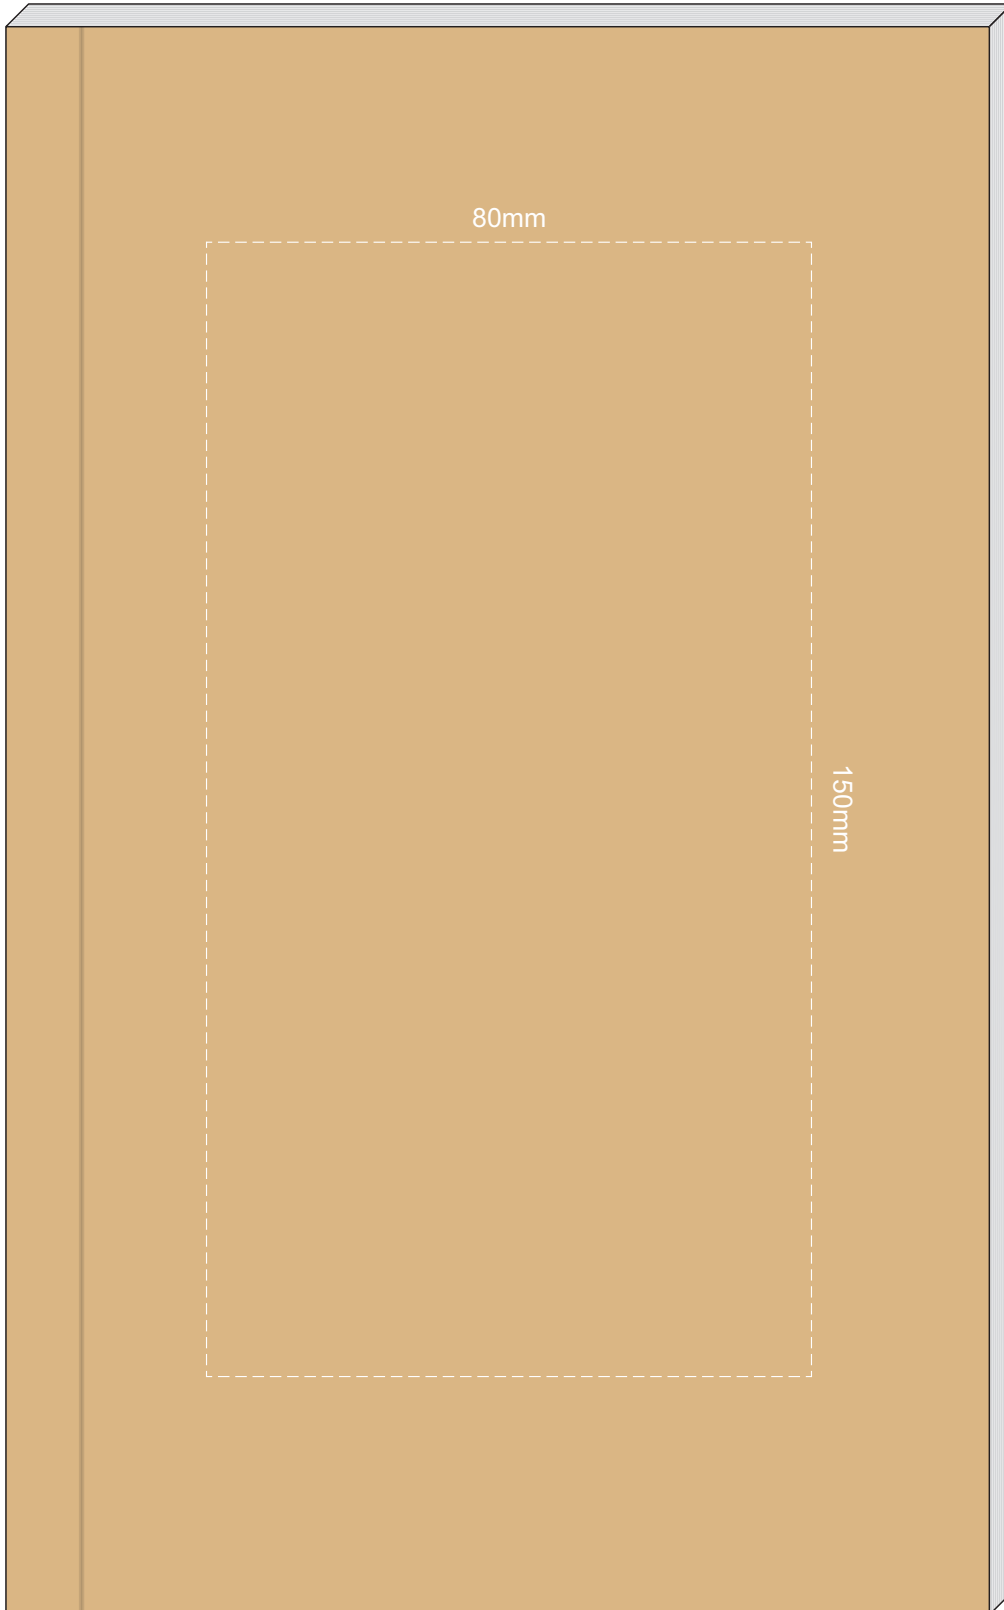

100% of Actual Size
Pad Print

Branding area can be moved **anywhere within the red line.**

100% of Actual Size
Screen Print (one colour)

100% of Actual Size
Digital Packaging Print
(Front and Back Available Print)

Digital Print is only available for natural option
Artwork will be printed directly onto the product via CMYK printing (no white),
colours will not be vibrant due to white ink not being available for this process.