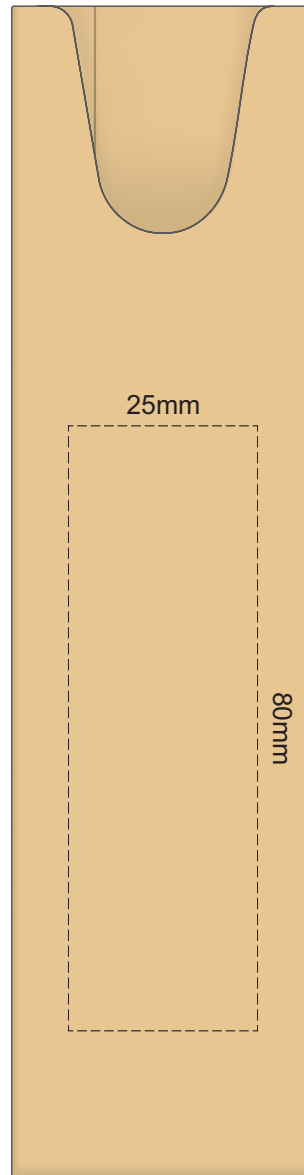

100% of Actual Size
Screen Print

POSITION A

100% of Actual Size
Pad Print

POSITION D

POSITION E

100% of Actual Size
Direct Digital

POSITION D

POSITION E

100% of Actual Size
Pad Print (one side only)

100% of Actual Size
Digital Packaging Print
(one side only)

Digital Print is only available for natural option
Artwork will be printed directly onto the product via CMYK printing (no white),
colours will not be vibrant due to white ink not being available for this process.