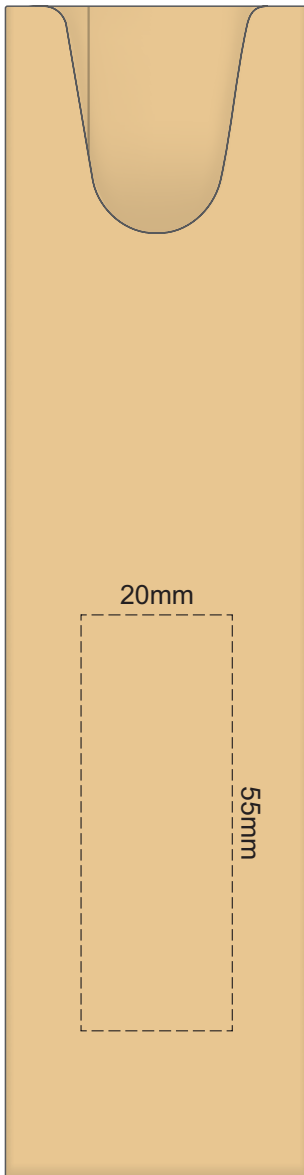

100% of Actual Size
Screen Print

POSITION A

100% of Actual Size
Pad Print

POSITION D

POSITION E

100% of Actual Size
Direct Digital

POSITION D

POSITION E

100% of Actual Size
Pad Print (one side only)

100% of Actual Size
Digital Packaging Print
(one side only)

Digital Print is only available for natural option
Artwork will be printed directly onto the product via CMYK printing (no white),
colours will not be vibrant due to white ink not being available for this process.