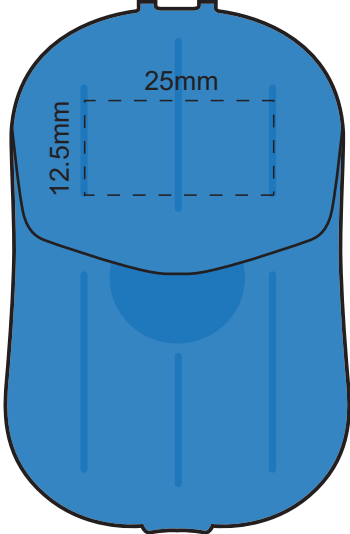

Actual Size: 100% when viewed on A4 paper

Pad Print

Label