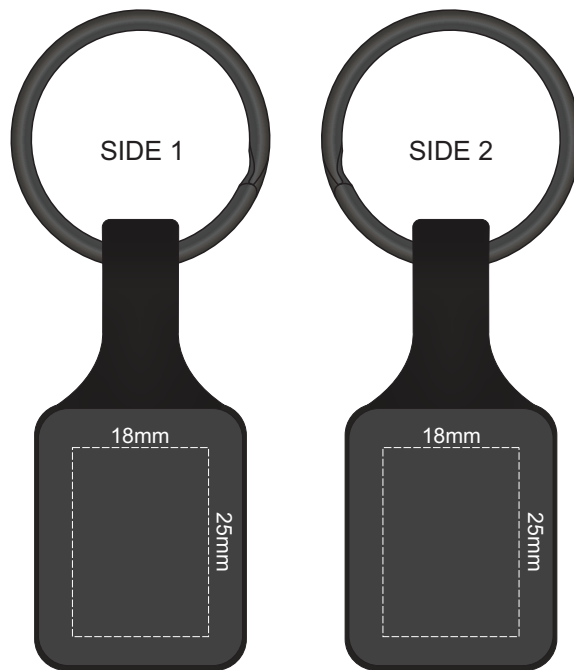

100% of Actual Size
Laser Engraving

 Engraves to a Natural Etch Finish