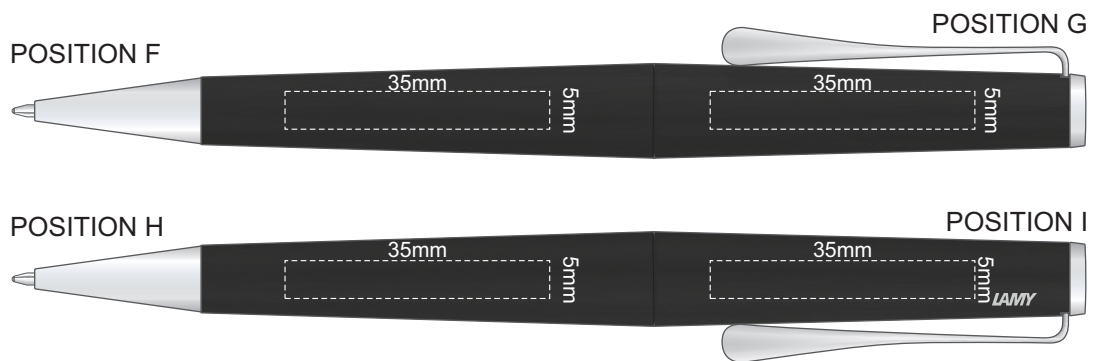

100% of Actual Size  
Pad Print  
Engraving

Engraves to a Natural Etch

100% of Actual Size  
Pad Print  
Engraving

Engraves to a Mirror Finish

100% of Actual Size  
Engraving

Engraves to a Mirror Finish