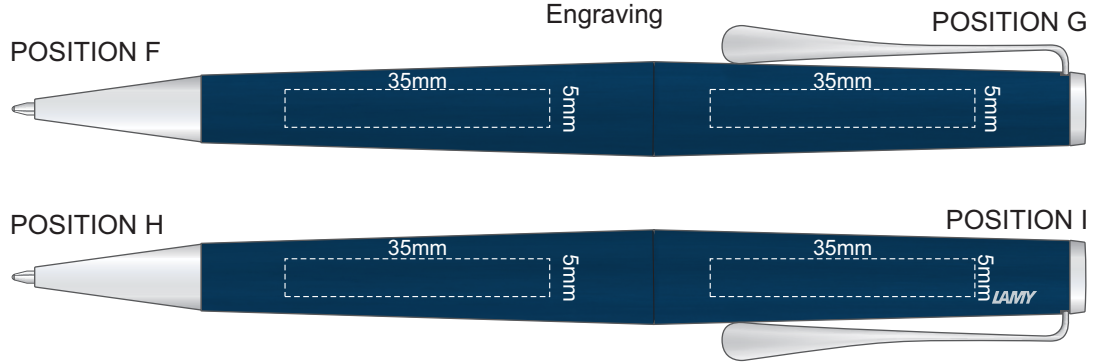

100% of Actual Size  
Pad Print  
Engraving

Engraves to a Natural Etch

100% of Actual Size  
Pad Print  
Engraving

Engraves to a Mirror Finish

100% of Actual Size  
Engraving

Engraves to a Mirror Finish