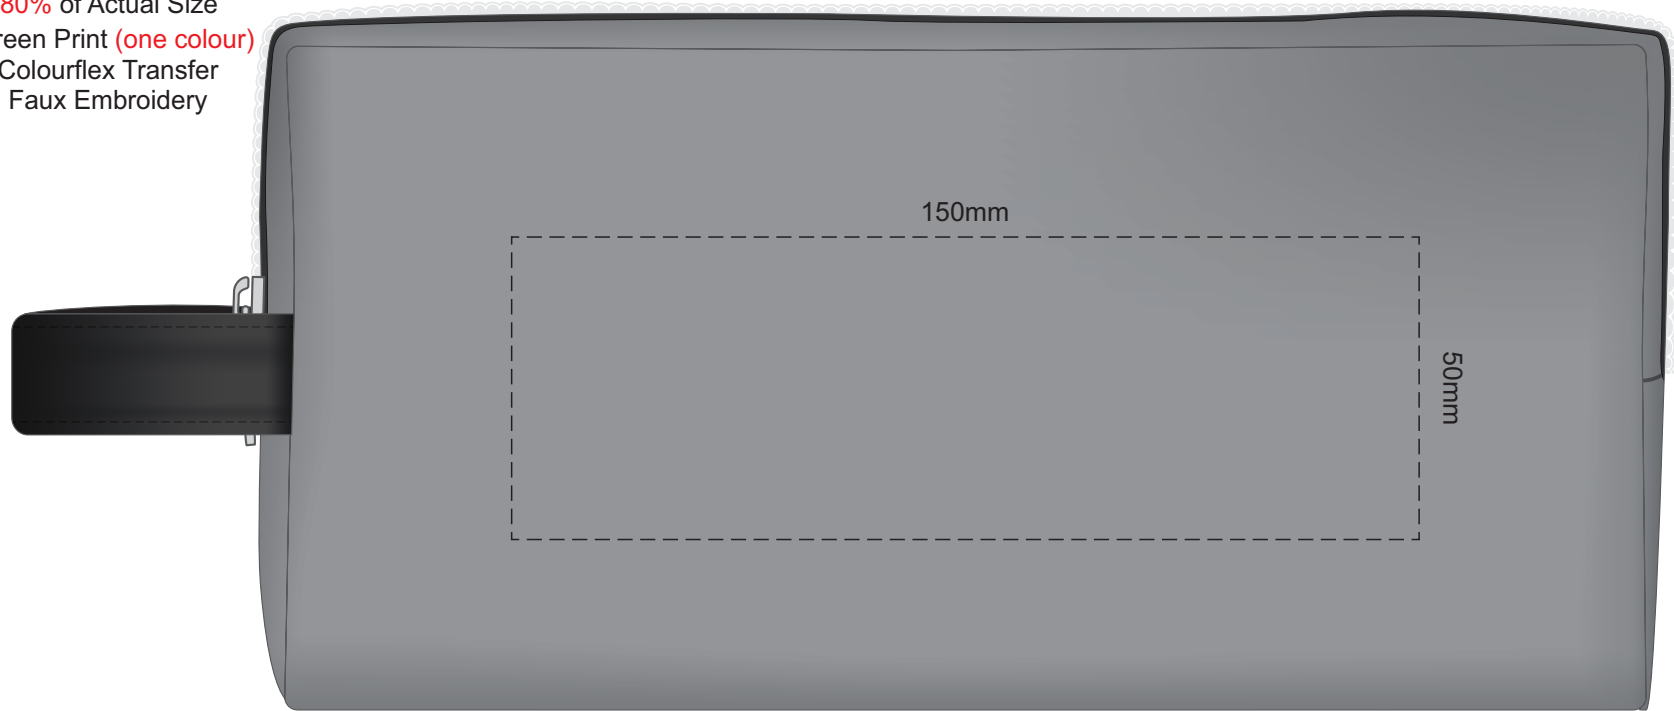

80% of Actual Size
Screen Print (one colour)
Colourflex Transfer
Faux Embroidery

80% of Actual Size
Screen Print (one colour)
Colourflex Transfer
Faux Embroidery