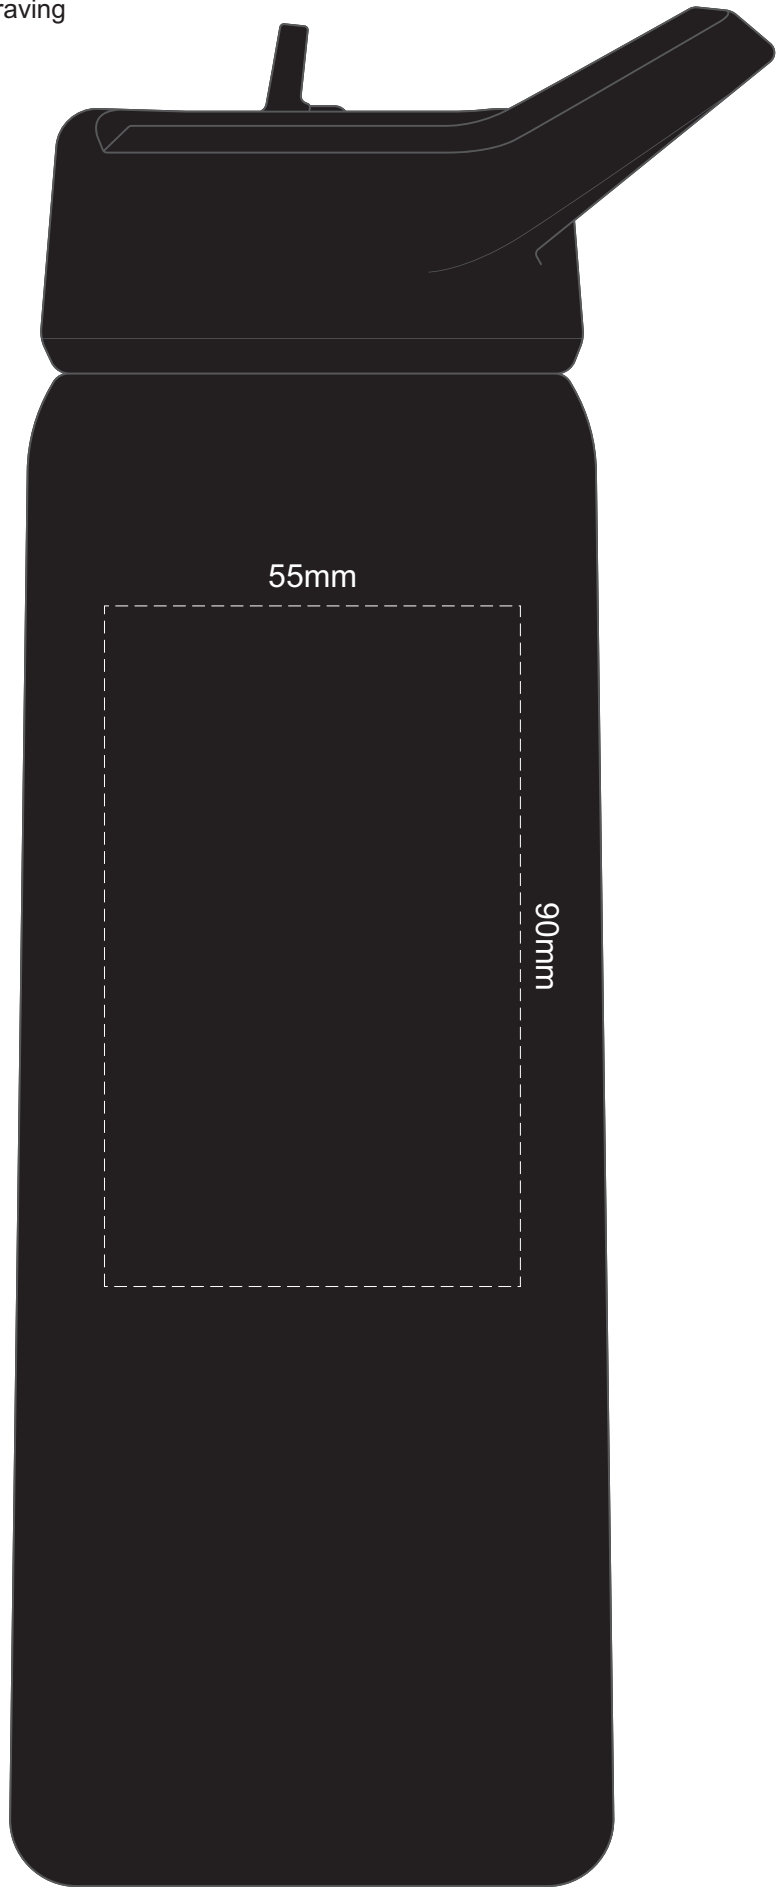

100% of Actual Size
Pad Print

70% of Actual Size
Screen Print (one colour)

Red Line = Exact Opposite sides of product
(centre artwork to the red line)

100% of Actual Size
Engraving

Engraves to a
Stainless Steel Finish