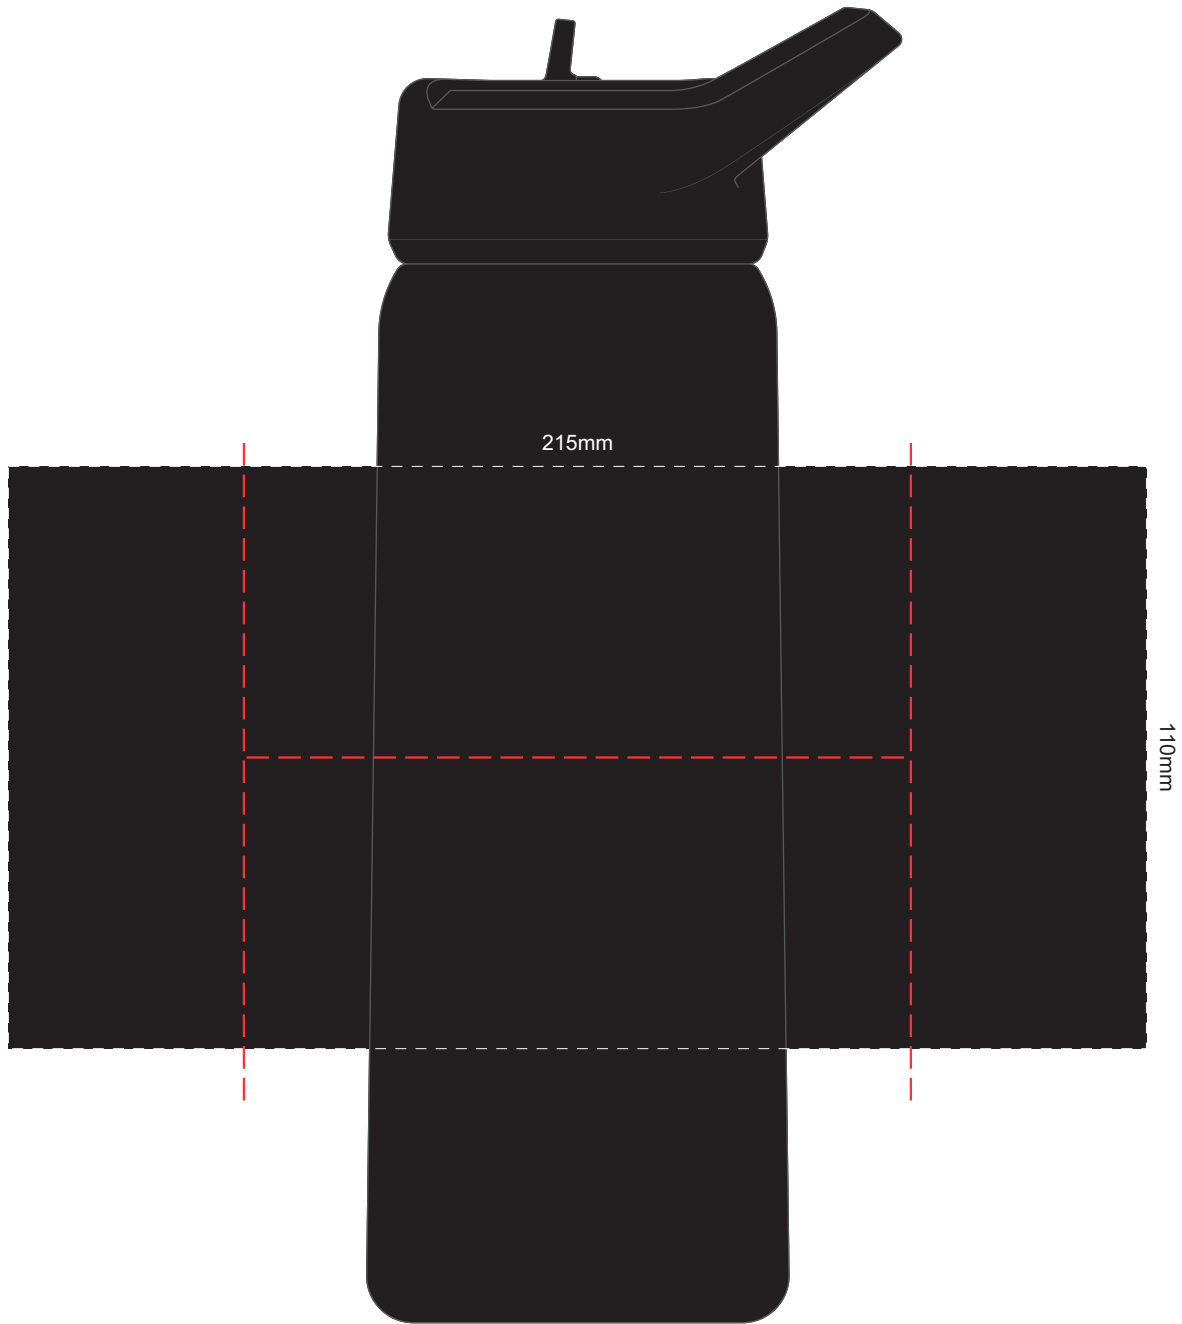

100% of Actual Size
Pad Print

70% of Actual Size
Screen Print (one colour)

Red Line = Exact Opposite sides of product
(centre artwork to the red line)

100% of Actual Size
Engraving

Engraves to a
Stainless Steel Finish