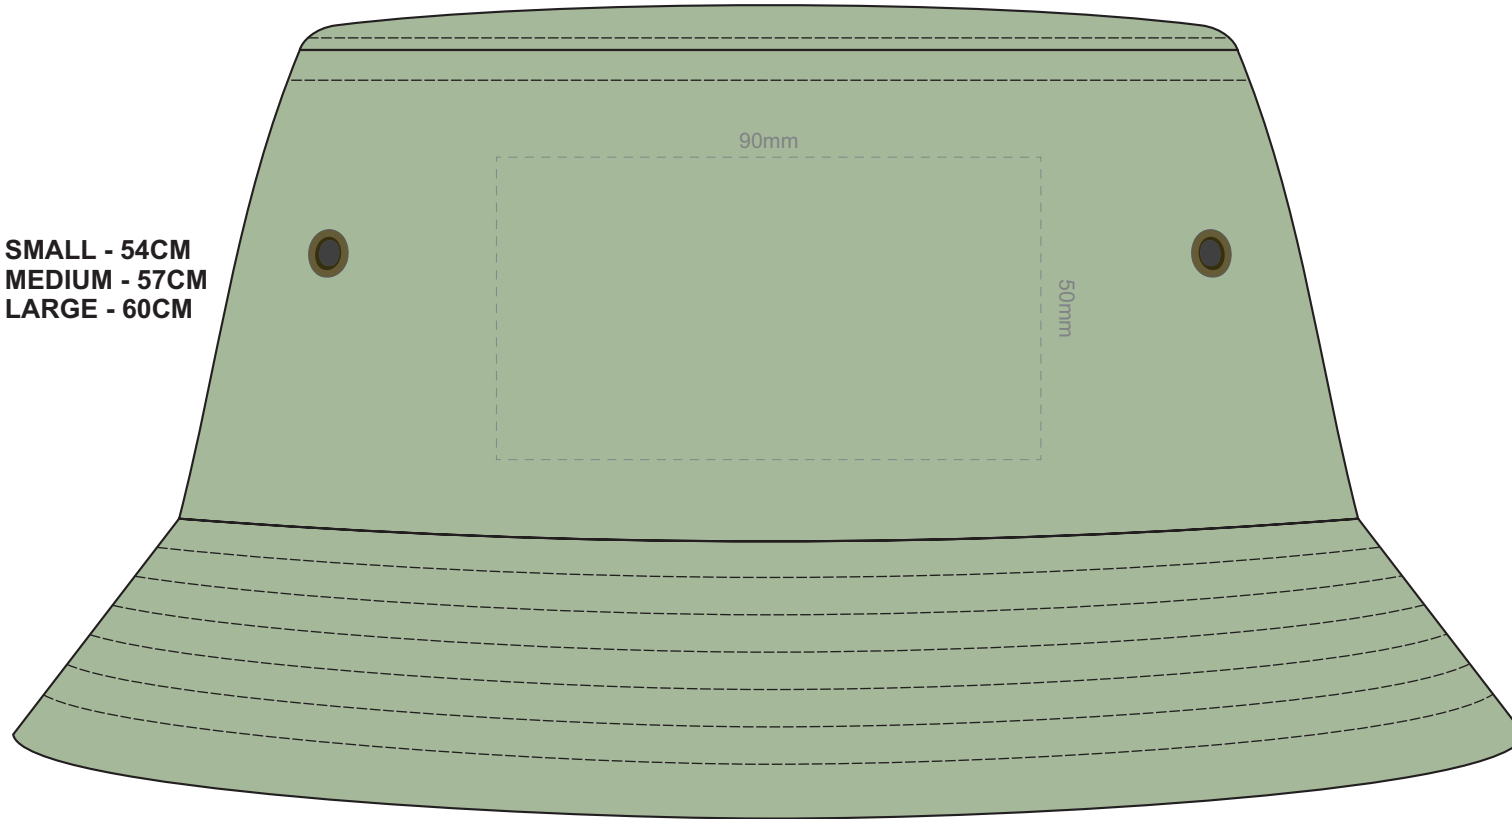

80% of Actual Size
Screen Print
Colourflex Transfer
(front & back print available)

SMALL - 54CM
MEDIUM - 57CM
LARGE - 60CM

- Ecrú
- Beige
- Taupe
- Grey
- White
- Yellow
- Mustard
- Orange
- Rust
- Brown
- Coral
- Pink
- Fuchsia
- Berry
- Red
- Burgundy
- Mint
- Sage
- Bright Green
- Kiwi
- Dark Green
- Khaki
- Teal
- Light Blue
- Pastel Blue
- Slate Blue
- Royal Blue
- Navy
- Mauve
- Purple
- Graphite
- Carbon
- Black

80% of Actual Size
Embroidery
(front & back print available)