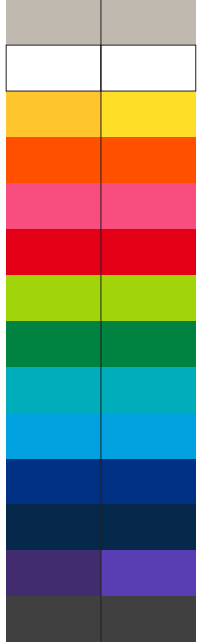

Flip & Lid Colour	Band Colour
White	White
Yellow	Yellow
Orange	Orange
Pink	Pink
Red	Red
Light Green	Light Green
Dark Green	Dark Green
Cyan	Cyan
Blue	Blue
Dark Blue	Dark Blue
Purple	Purple
Grey	Grey

100% of Actual Size  
Pad Print

100% of Actual Size  
Pad Print

SIDE 1

SIDE 2

100% of Actual Size  
Screen Print (one colour)

Flip & Lid  
Colour

Band  
Colour

100% of Actual Size  
Screen Print (one colour)  
Double Sided Template Front & Back

Red Line = Exact opposites of the product  
(centre artwork to the red line)

100% of Actual Size  
Silicone Digital Print  
Debossed

SIDE 1

SIDE 2

Flip & Lid  
Colour

Band  
Colour

100% of Actual Size  
Digital Packaging Print  
FRONT

Artwork will be printed directly onto the product via CMYK printing (no white), colours will not be vibrant due to white ink not being available for this process.