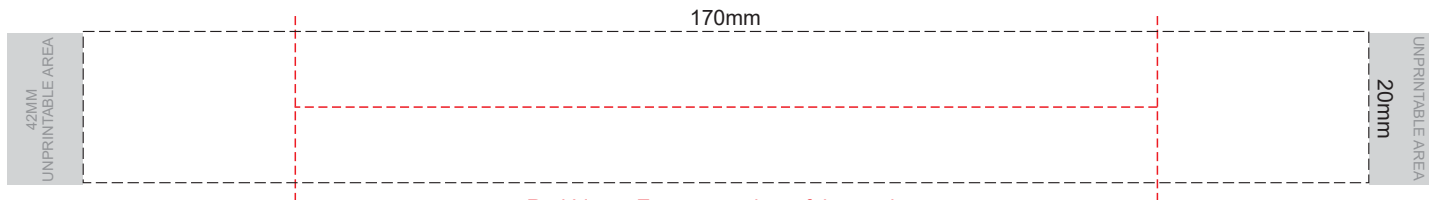

Flip & Lid Colour	Band Colour
White	White
Yellow	Yellow
Orange	Orange
Pink	Pink
Red	Red
Light Green	Light Green
Dark Green	Dark Green
Cyan	Cyan
Blue	Blue
Dark Blue	Dark Blue
Purple	Purple
Grey	Grey

100% of Actual Size  
Pad Print

100% of Actual Size  
Pad Print

SIDE 1

SIDE 2

100% of Actual Size  
Screen Print (one colour)

Flip & Lid  
Colour

Band  
Colour

100% of Actual Size  
Screen Print (one colour)  
Double Sided Template Front & Back

Red Line = Exact opposites of the product  
(centre artwork to the red line)

100% of Actual Size  
Silicone Digital Print  
Debossed

SIDE 1

SIDE 2

Flip & Lid  
Colour

Band  
Colour

100% of Actual Size  
Digital Packaging Print  
FRONT