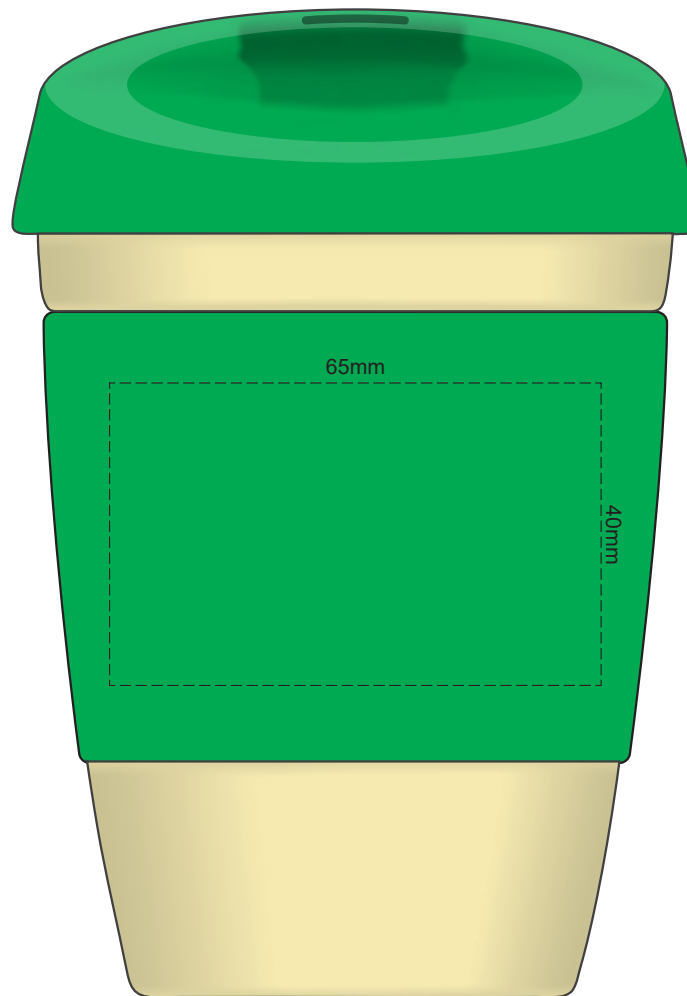

100% of Actual Size
Pad Print

SIDE 1

SIDE 2

100% of Actual Size
Silicone Digital Print

SIDE 1

SIDE 2

100% of Actual Size
Debossed

SIDE 1

SIDE 2

Red Line = Exact opposites of the product
(centre artwork to the red line)

100% of Actual Size
Digital Packaging Print
FRONT

Artwork will be printed directly onto the product via CMYK printing (no white), colours will not be vibrant due to white ink not being available for this process.

GIFT BOX SLEEVE

60% of Actual Size
Digital Label
393mm

Blue Line = The SIGNIFICANT PRINT AREA
(Keep all critical images & text within this box)
Black Line = Maximum print area
Pink Line = Bleed off to here
Red Line = Fold Line