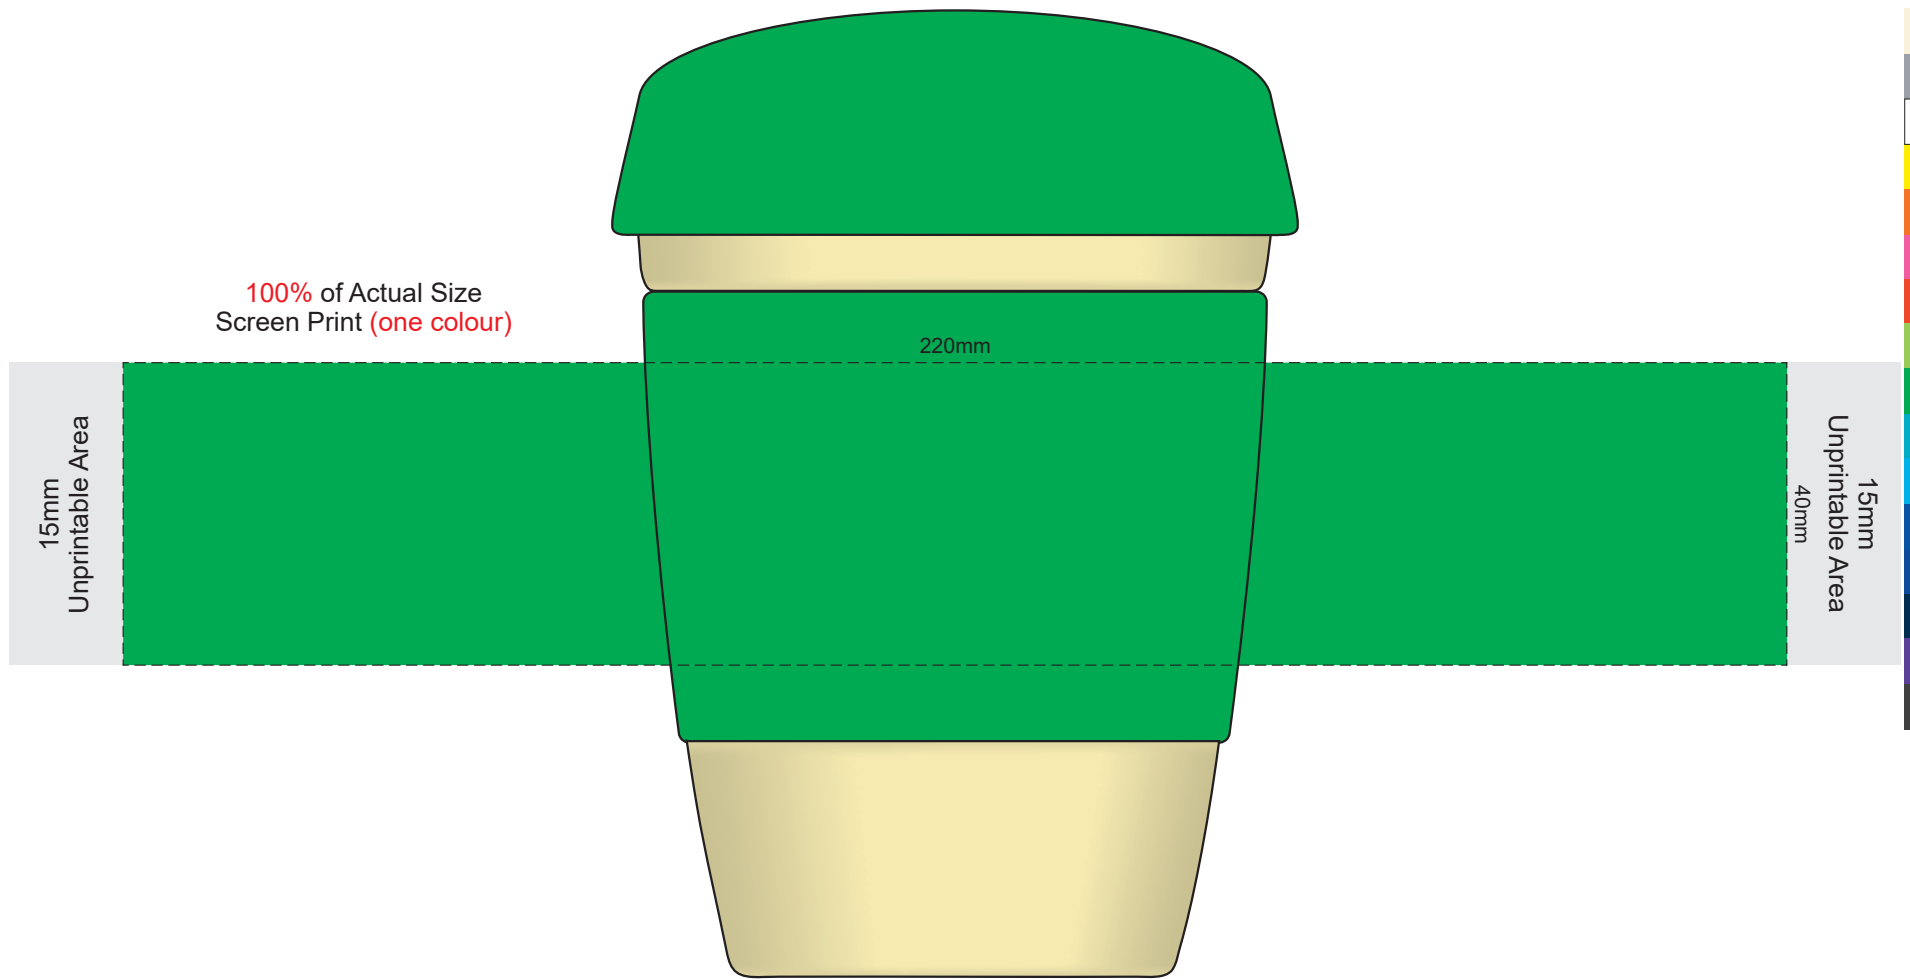

100% of Actual Size
Pad Print

SIDE 1

SIDE 2

100% of Actual Size
Silicone Digital Print

SIDE 1

SIDE 2

100% of Actual Size
Debossed

SIDE 1

SIDE 2

Red Line = Exact opposites of the product
(centre artwork to the red line)

100% of Actual Size
Digital Packaging Print
FRONT

Artwork will be printed directly onto the product via CMYK printing (no white), colours will not be vibrant due to white ink not being available for this process.

GIFT BOX SLEEVE

60% of Actual Size
Digital Label
393mm

Blue Line = The SIGNIFICANT PRINT AREA
(Keep all critical images & text within this box)
Black Line = Maximum print area
Pink Line = Bleed off to here
Red Line = Fold Line