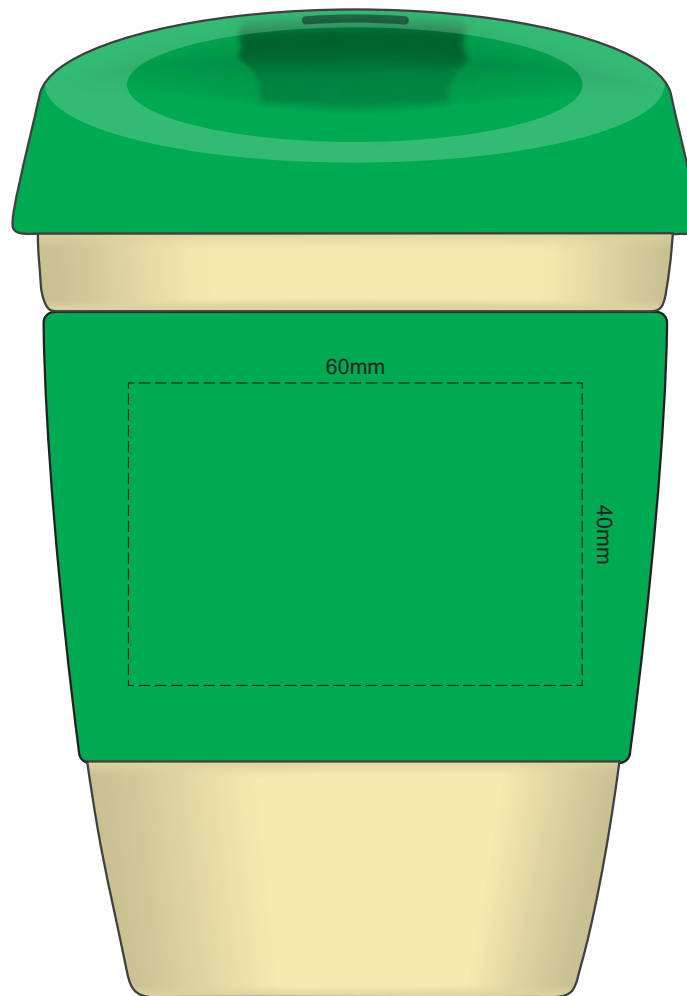

100% of Actual Size
Pad Print

SIDE 1

SIDE 2

100% of Actual Size
Silicone Digital Print

SIDE 1

SIDE 2

100% of Actual Size
Debossed

SIDE 1

SIDE 2

Red Line = Exact opposites of the product
(centre artwork to the red line)

100% of Actual Size
Digital Packaging Print
FRONT

Artwork will be printed directly onto the product via CMYK printing (no white), colours will not be vibrant due to white ink not being available for this process.

GIFT BOX SLEEVE

60% of Actual Size
Digital Label
393mm

Blue Line = The SIGNIFICANT PRINT AREA
(Keep all critical images & text within this box)
Black Line = Maximum print area
Pink Line = Bleed off to here
Red Line = Fold Line