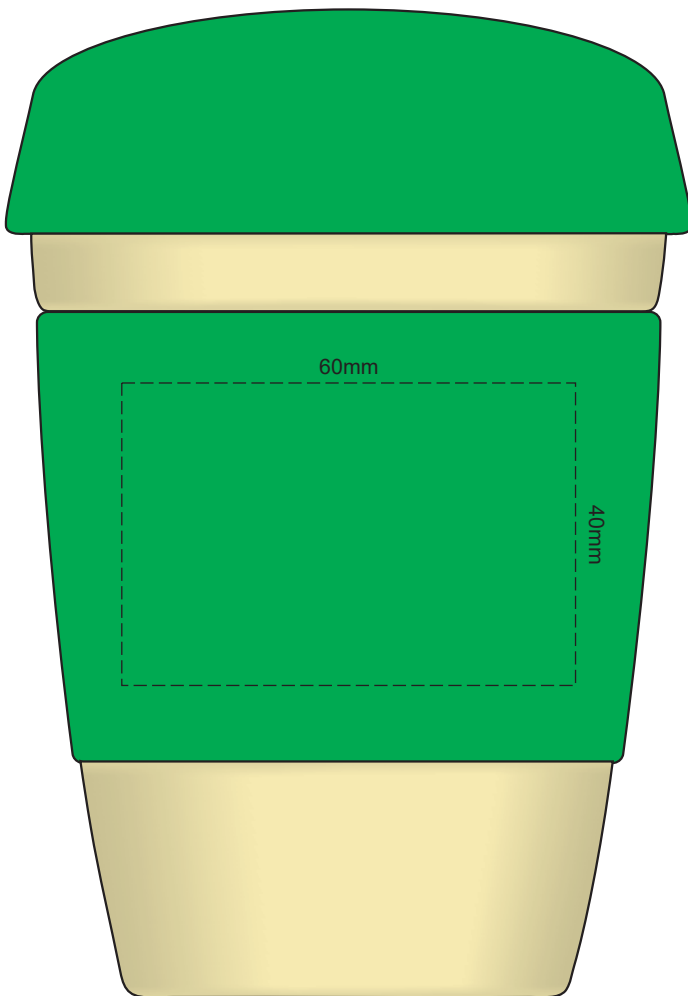

100% of Actual Size
Pad Print

SIDE 1

SIDE 2

100% of Actual Size
Silicone Digital Print

SIDE 1

SIDE 2

100% of Actual Size
Debossed

SIDE 1

SIDE 2

Red Line = Exact opposites of the product
(centre artwork to the red line)

100% of Actual Size
Digital Packaging Print
FRONT

Artwork will be printed directly onto the product via CMYK printing (no white), colours will not be vibrant due to white ink not being available for this process.

GIFT BOX SLEEVE

60% of Actual Size
Digital Label
393mm

Blue Line = The SIGNIFICANT PRINT AREA
(Keep all critical images & text within this box)
Black Line = Maximum print area
Pink Line = Bleed off to here
Red Line = Fold Line