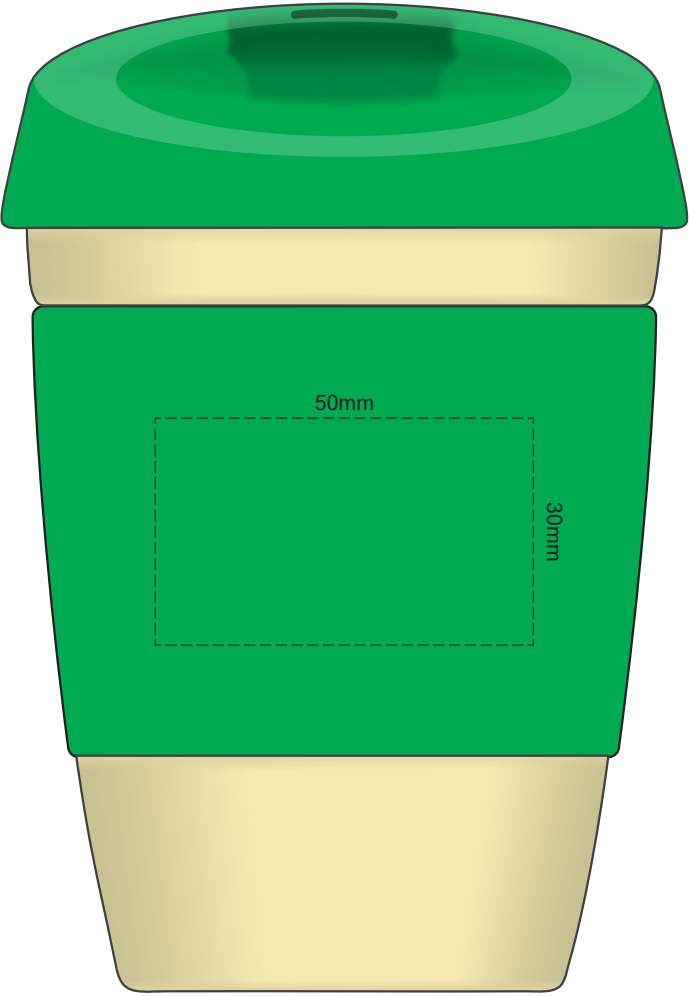

100% of Actual Size
Pad Print

SIDE 1

SIDE 2

100% of Actual Size
Silicone Digital Print

SIDE 1

SIDE 2

100% of Actual Size
Debossed

SIDE 1

SIDE 2

Red Line = Exact opposites of the product
(centre artwork to the red line)

100% of Actual Size
Digital Packaging Print
FRONT

Artwork will be printed directly onto the product via CMYK printing (no white), colours will not be vibrant due to white ink not being available for this process.

GIFT BOX SLEEVE

60% of Actual Size
Digital Label
393mm

Blue Line = The SIGNIFICANT PRINT AREA
(Keep all critical images & text within this box)
Black Line = Maximum print area
Pink Line = Bleed off to here
Red Line = Fold Line