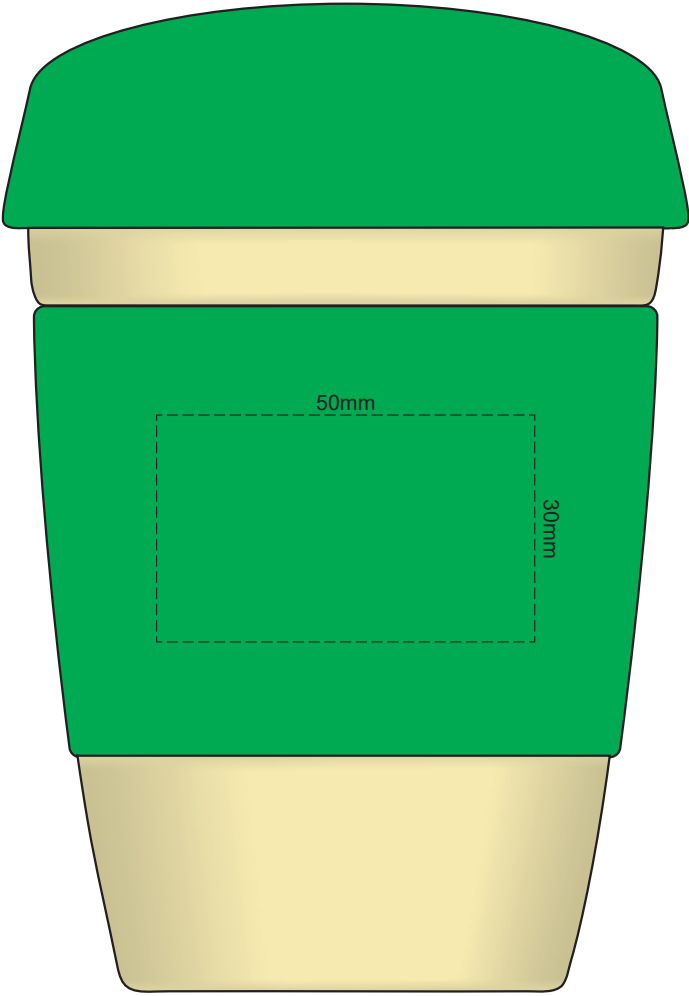

100% of Actual Size
Pad Print

SIDE 1

SIDE 2

100% of Actual Size
Silicone Digital Print

SIDE 1

SIDE 2

100% of Actual Size
Debossed

SIDE 1

SIDE 2

Red Line = Exact opposites of the product
(centre artwork to the red line)

100% of Actual Size
Digital Packaging Print
FRONT

Artwork will be printed directly onto the product via CMYK printing (no white), colours will not be vibrant due to white ink not being available for this process.

GIFT BOX SLEEVE

60% of Actual Size
Digital Label
393mm

Blue Line = The SIGNIFICANT PRINT AREA
(Keep all critical images & text within this box)
Black Line = Maximum print area
Pink Line = Bleed off to here
Red Line = Fold Line