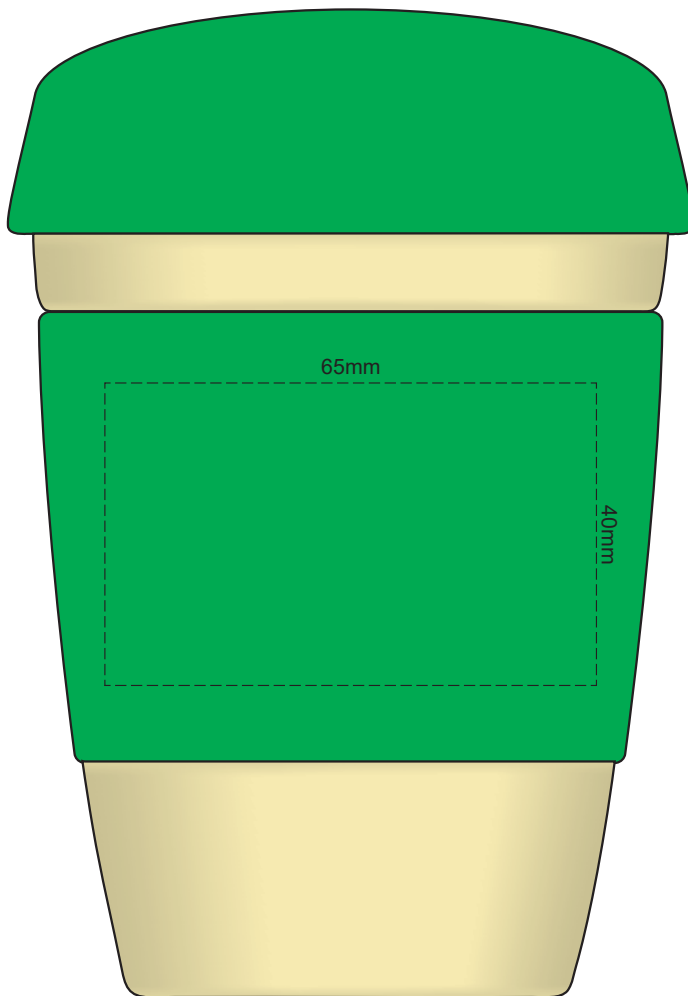

100% of Actual Size
Pad Print

SIDE 1

SIDE 2

100% of Actual Size
Silicone Digital Print

SIDE 1

SIDE 2

100% of Actual Size
Debossed

SIDE 1

SIDE 2

Red Line = Exact opposites of the product
(centre artwork to the red line)

100% of Actual Size
Digital Packaging Print
FRONT

Artwork will be printed directly onto the product via CMYK printing (no white), colours will not be vibrant due to white ink not being available for this process.

GIFT BOX SLEEVE

60% of Actual Size
Digital Label
393mm

Blue Line = The SIGNIFICANT PRINT AREA
(Keep all critical images & text within this box)
Black Line = Maximum print area
Pink Line = Bleed off to here
Red Line = Fold Line