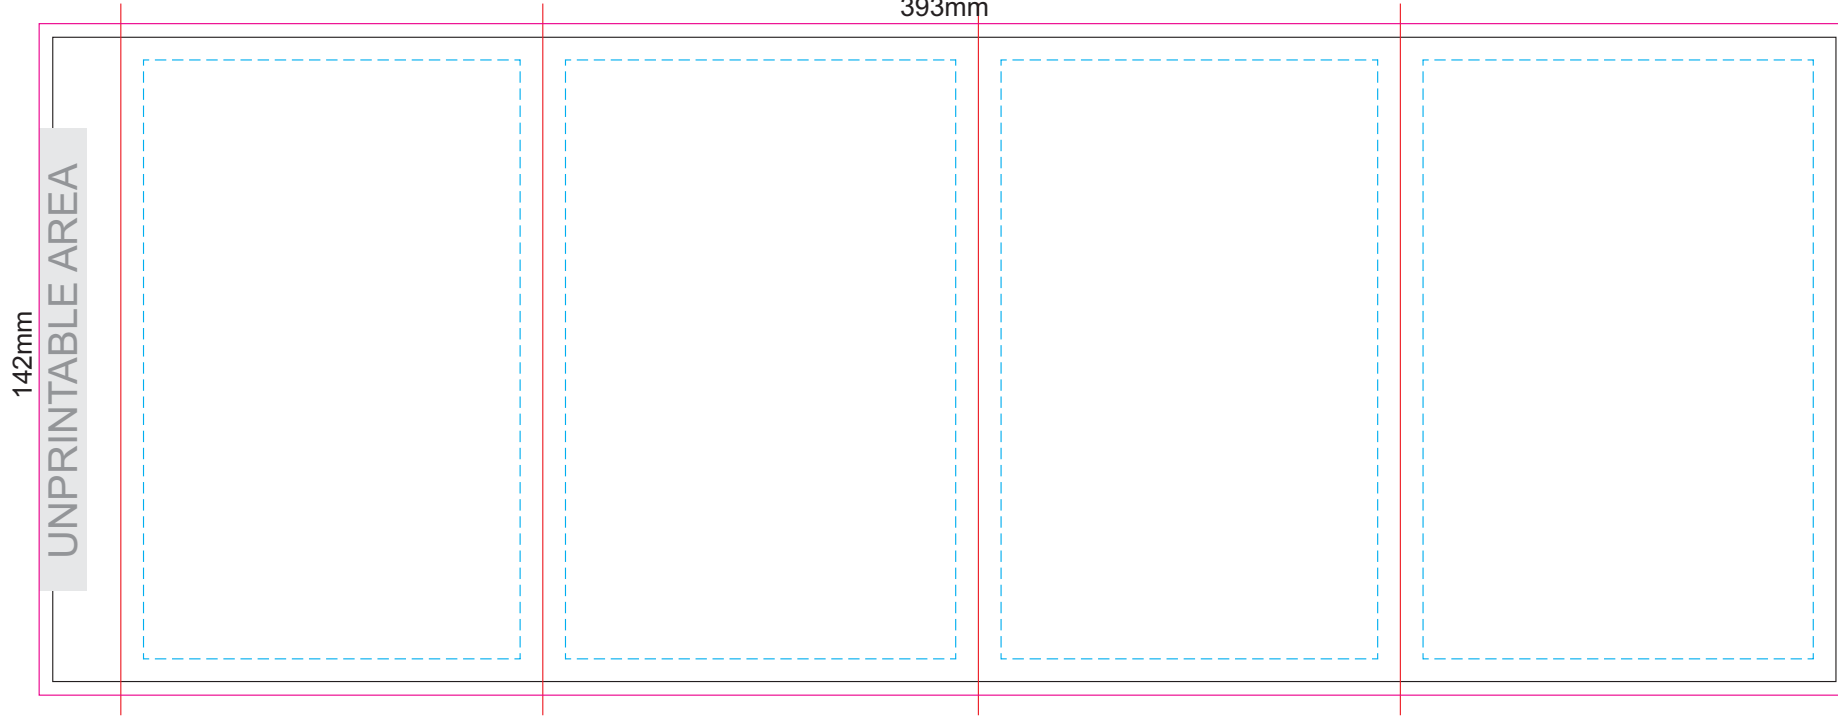

100% of Actual Size
Pad Print

SIDE 1

SIDE 2

100% of Actual Size
Silicone Digital Print

SIDE 1

SIDE 2

100% of Actual Size
Debossed

SIDE 1

SIDE 2

Red Line = Exact opposites of the product
(centre artwork to the red line)

100% of Actual Size
Digital Packaging Print
FRONT

Artwork will be printed directly onto the product via CMYK printing (no white), colours will not be vibrant due to white ink not being available for this process.

GIFT BOX SLEEVE

60% of Actual Size
Digital Label
393mm

Blue Line = The SIGNIFICANT PRINT AREA
(Keep all critical images & text within this box)
Black Line = Maximum print area
Pink Line = Bleed off to here
Red Line = Fold Line