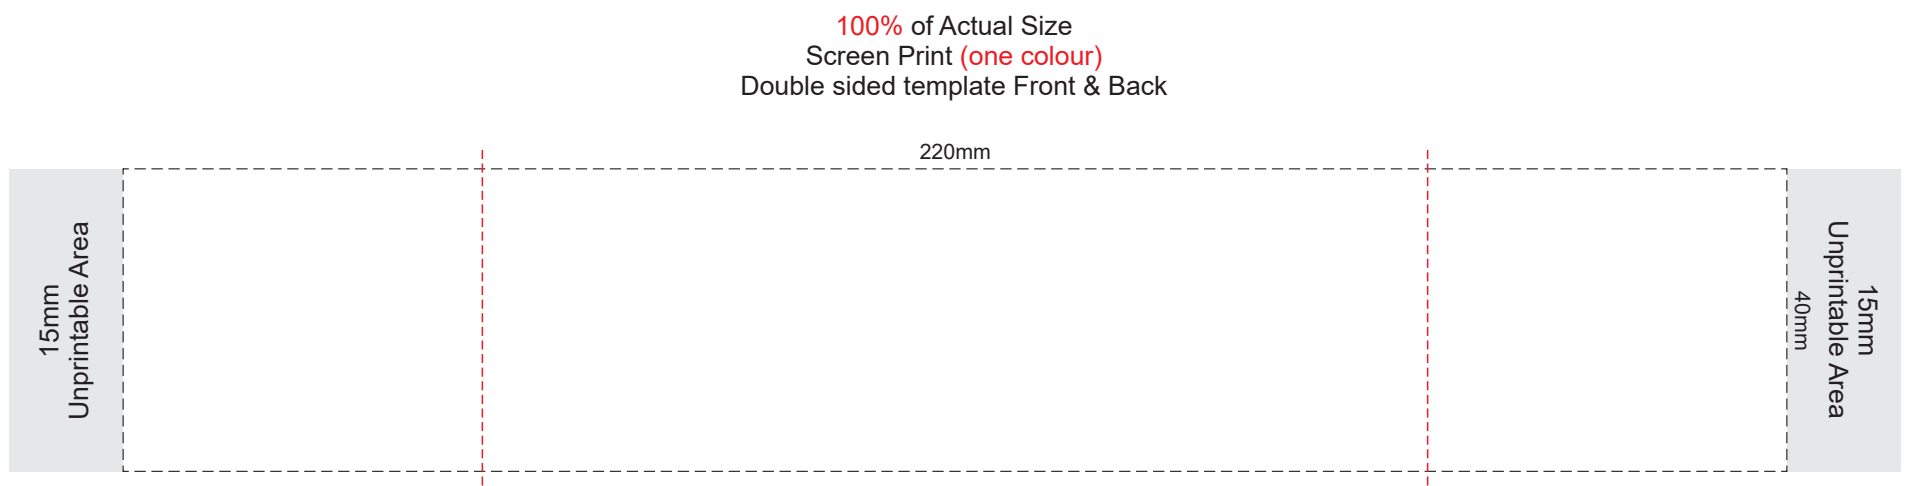

100% of Actual Size
Pad Print

SIDE 1

SIDE 2

100% of Actual Size
Silicone Digital Print

SIDE 1

SIDE 2

100% of Actual Size
Debossed

SIDE 1

SIDE 2

Red Line = Exact opposites of the product
(centre artwork to the red line)

100% of Actual Size
Digital Packaging Print
FRONT

Artwork will be printed directly onto the product via CMYK printing (no white), colours will not be vibrant due to white ink not being available for this process.

GIFT BOX SLEEVE

60% of Actual Size
Digital Label
393mm

Blue Line = The SIGNIFICANT PRINT AREA
(Keep all critical images & text within this box)
Black Line = Maximum print area
Pink Line = Bleed off to here
Red Line = Fold Line