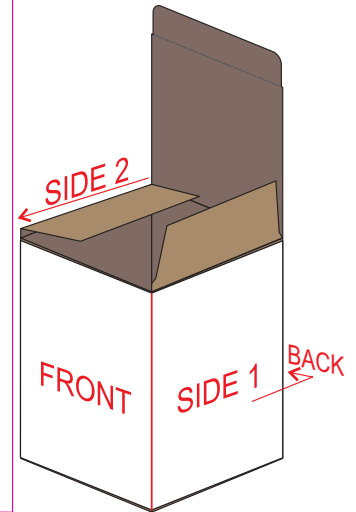

100% of Actual Size
Pad Print

SIDE 1

SIDE 2

100% of Actual Size
Silicone Digital Print

SIDE 1

SIDE 2

100% of Actual Size
Debossed

SIDE 1

SIDE 2

Red Line = Exact opposites of the product
(centre artwork to the red line)

100% of Actual Size
Digital Packaging Print
FRONT

Artwork will be printed directly onto the product via CMYK printing (no white), colours will not be vibrant due to white ink not being available for this process.

GIFT BOX SLEEVE

60% of Actual Size
Digital Label
393mm

Blue Line = The SIGNIFICANT PRINT AREA
(Keep all critical images & text within this box)
Black Line = Maximum print area
Pink Line = Bleed off to here
Red Line = Fold Line