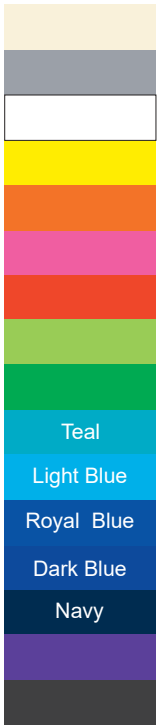

100% of Actual Size
Pad Print

SIDE 1

SIDE 2

100% of Actual Size
Silicone Digital Print

SIDE 1

SIDE 2

100% of Actual Size
Debossed

SIDE 1

SIDE 2

Red Line = Exact opposites of the product
(centre artwork to the red line)

100% of Actual Size
Digital Packaging Print
FRONT

Artwork will be printed directly onto the product via CMYK printing (no white), colours will not be vibrant due to white ink not being available for this process.

GIFT BOX SLEEVE

60% of Actual Size
Digital Label
393mm

Blue Line = The SIGNIFICANT PRINT AREA
(Keep all critical images & text within this box)
Black Line = Maximum print area
Pink Line = Bleed off to here
Red Line = Fold Line