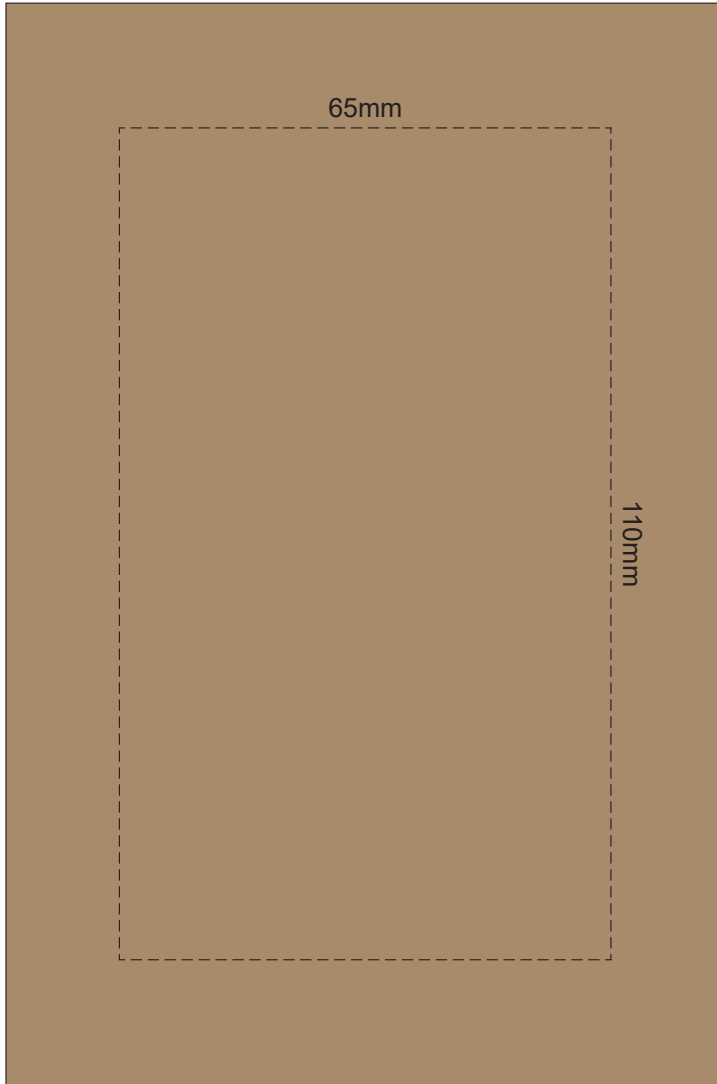

100% of Actual Size
Pad Print

SIDE 1

SIDE 2

100% of Actual Size
Silicone Digital Print

SIDE 1

SIDE 2

100% of Actual Size
Debossed

SIDE 1

SIDE 2

Red Line = Exact opposites of the product
(centre artwork to the red line)

100% of Actual Size
Digital Packaging Print
FRONT

Artwork will be printed directly onto the product via CMYK printing (no white), colours will not be vibrant due to white ink not being available for this process.

GIFT BOX SLEEVE

60% of Actual Size
Digital Label
393mm

Blue Line = The SIGNIFICANT PRINT AREA
(Keep all critical images & text within this box)
Black Line = Maximum print area
Pink Line = Bleed off to here
Red Line = Fold Line