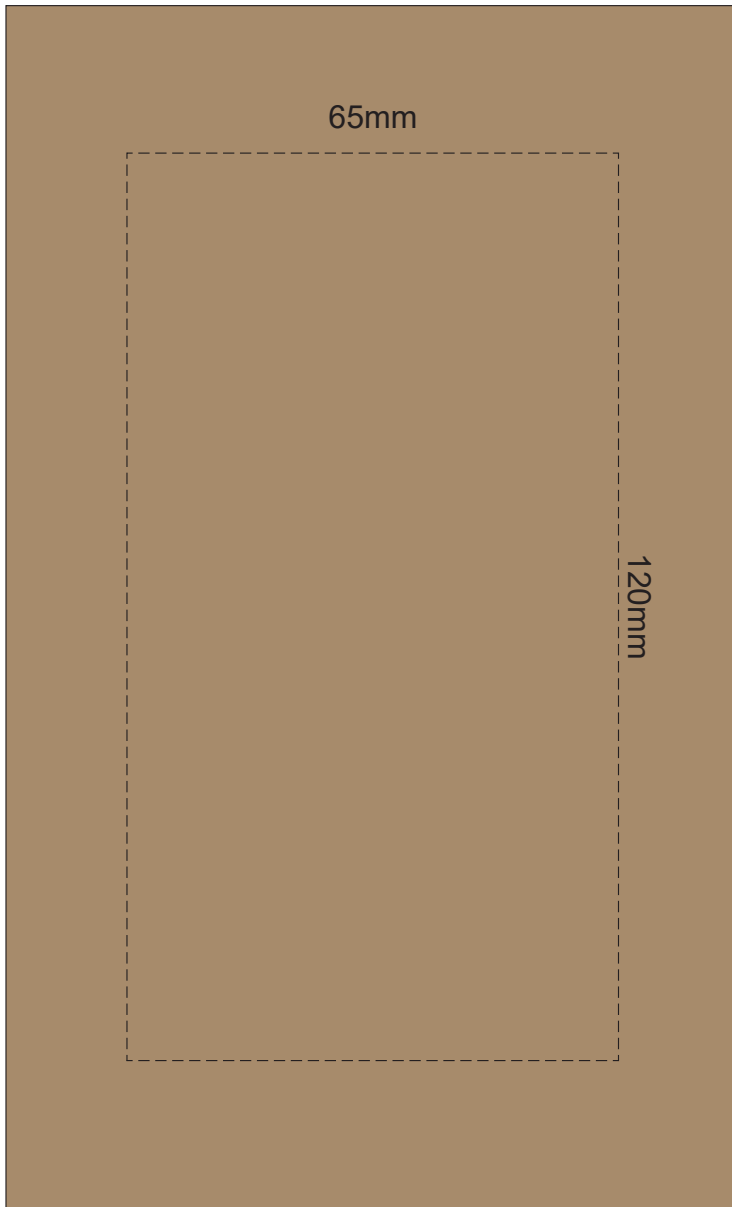

Flip Colour Band Colour

100% of Actual Size
Pad Print

100% of Actual Size
Pad Print

SIDE 1

SIDE 2

Flip Colour Band Colour

100% of Actual Size
Screen Print (one colour)

100% of Actual Size
Screen Print (one colour)
Double Sided Template Front & Back

1.0mm

Red Line = Exact opposites of the product
(centre artwork to the red line)

Flip Colour Band Colour

100% of Actual Size
Silicone Digital Print
Debossed

SIDE 1

SIDE 2

100% of Actual Size
Digital Packaging Print
FRONT

Artwork will be printed directly onto the product via CMYK printing (no white) colours will not be vibrant due to white ink not being available for this process

GIFT BOX SLEEVE
60% of Actual Size
Digital Print

Blue Line = The SIGNIFICANT PRINT AREA
(Keep all critical images & text within this box)
Black Line = Maximum print area
Pink Line = Bleed off to here
Red Line = Fold Line