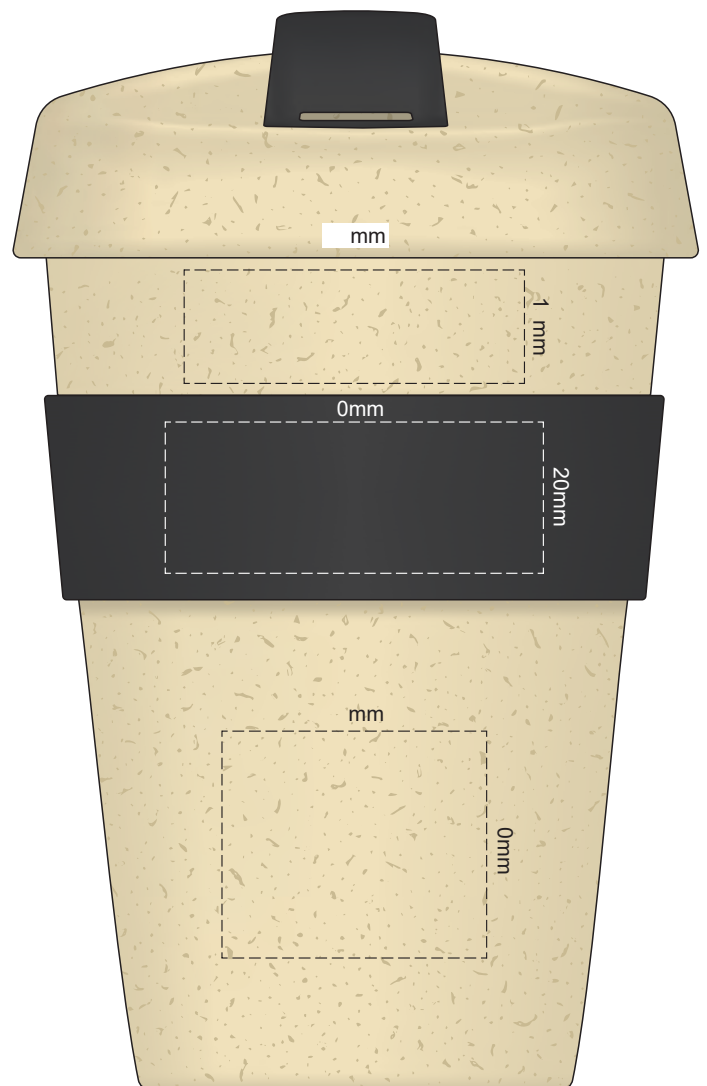

Flip Colour Band Colour

100% of Actual Size
Pad Print

100% of Actual Size
Pad Print

SIDE 1

SIDE 2

Flip Colour Band Colour

100% of Actual Size
Screen Print (one colour)

100% of Actual Size
Screen Print (one colour)
Double Sided Template Front & Back

1.0mm

Red Line = Exact opposites of the product
(centre artwork to the red line)

Flip Colour Band Colour

100% of Actual Size
Silicone Digital Print
Debossed

SIDE 1

SIDE 2

100% of Actual Size
Digital Packaging Print
FRONT

Artwork will be printed directly onto the product via CMYK printing (no white) colours will not be vibrant due to white ink not being available for this process

GIFT BOX SLEEVE
60% of Actual Size
Digital Print

Blue Line = The SIGNIFICANT PRINT AREA
(Keep all critical images & text within this box)
Black Line = Maximum print area
Pink Line = Bleed off to here
Red Line = Fold Line