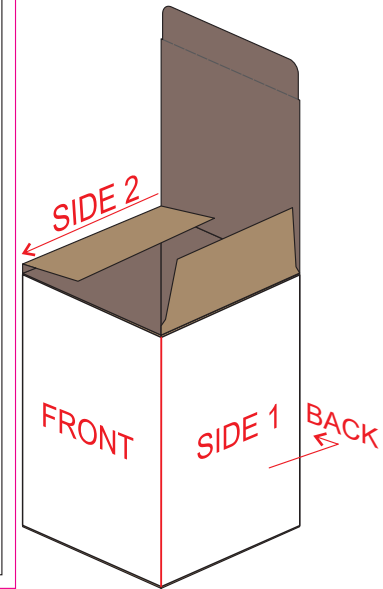

Flip Colour Band Colour

100% of Actual Size
Pad Print

100% of Actual Size
Pad Print

SIDE 1

SIDE 2

Flip Colour Band Colour

100% of Actual Size
Screen Print (one colour)

100% of Actual Size
Screen Print (one colour)
Double Sided Template Front & Back

1.0mm

Red Line = Exact opposites of the product
(centre artwork to the red line)

Flip Colour Band Colour

100% of Actual Size
Silicone Digital Print
Debossed

SIDE 1

SIDE 2

100% of Actual Size
Digital Packaging Print
FRONT

Artwork will be printed directly onto the product via CMYK printing (no white) colours will not be vibrant due to white ink not being available for this process

GIFT BOX SLEEVE
60% of Actual Size
Digital Print

Blue Line = The SIGNIFICANT PRINT AREA
(Keep all critical images & text within this box)
Black Line = Maximum print area
Pink Line = Bleed off to here
Red Line = Fold Line