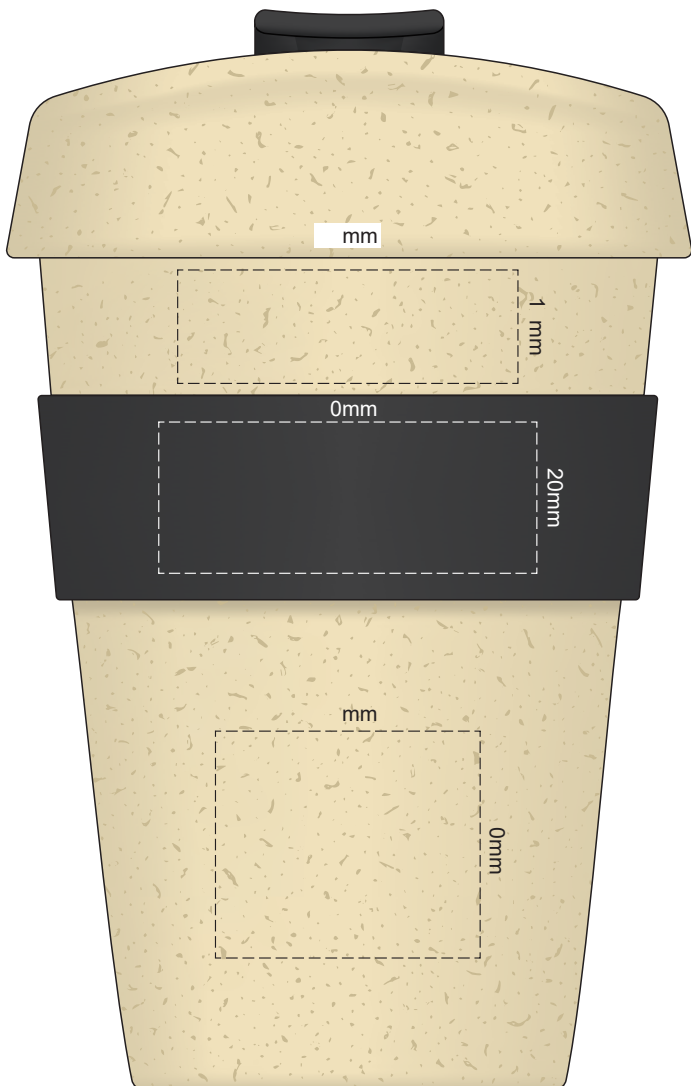

Flip Colour Band Colour

100% of Actual Size
Pad Print

100% of Actual Size
Pad Print

SIDE 1

SIDE 2

Flip Colour Band Colour

100% of Actual Size
Screen Print (one colour)

100% of Actual Size
Screen Print (one colour)
Double Sided Template Front & Back

1.0mm

Red Line = Exact opposites of the product
(centre artwork to the red line)

Flip Colour Band Colour

100% of Actual Size
Silicone Digital Print
Debossed

SIDE 1

SIDE 2

100% of Actual Size
Digital Packaging Print
FRONT

Artwork will be printed directly onto the product via CMYK printing (no white) colours will not be vibrant due to white ink not being available for this process

GIFT BOX SLEEVE
60% of Actual Size
Digital Print

Blue Line = The SIGNIFICANT PRINT AREA
(Keep all critical images & text within this box)
Black Line = Maximum print area
Pink Line = Bleed off to here
Red Line = Fold Line