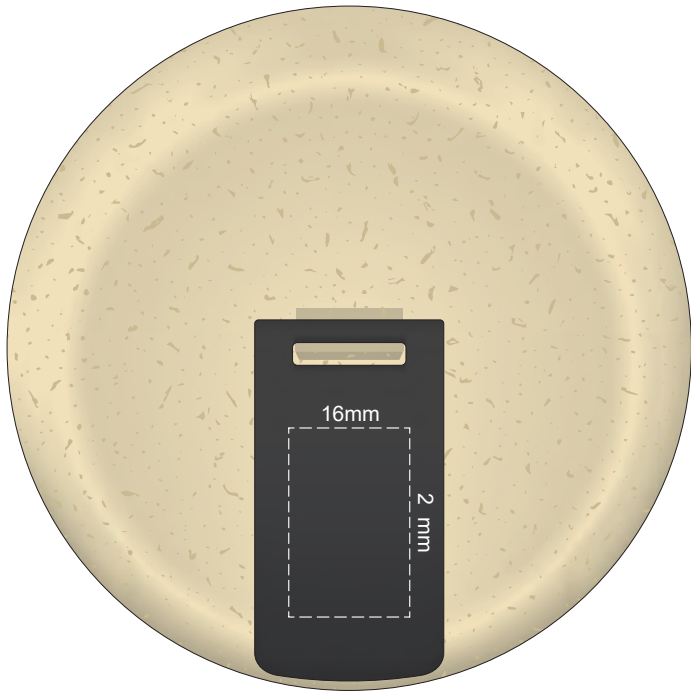

Flip Colour Band Colour

100% of Actual Size
Pad Print

100% of Actual Size
Pad Print

SIDE 1

SIDE 2

Flip Colour Band Colour

100% of Actual Size
Screen Print (one colour)

100% of Actual Size
Screen Print (one colour)
Double Sided Template Front & Back

1.0mm

Red Line = Exact opposites of the product
(centre artwork to the red line)

Flip Colour Band Colour

100% of Actual Size
Silicone Digital Print
Debossed

SIDE 1

SIDE 2

100% of Actual Size
Digital Packaging Print
FRONT

Artwork will be printed directly onto the product via CMYK printing (no white) colours will not be vibrant due to white ink not being available for this process

GIFT BOX SLEEVE
60% of Actual Size
Digital Print

Blue Line = The SIGNIFICANT PRINT AREA
(Keep all critical images & text within this box)
Black Line = Maximum print area
Pink Line = Bleed off to here
Red Line = Fold Line