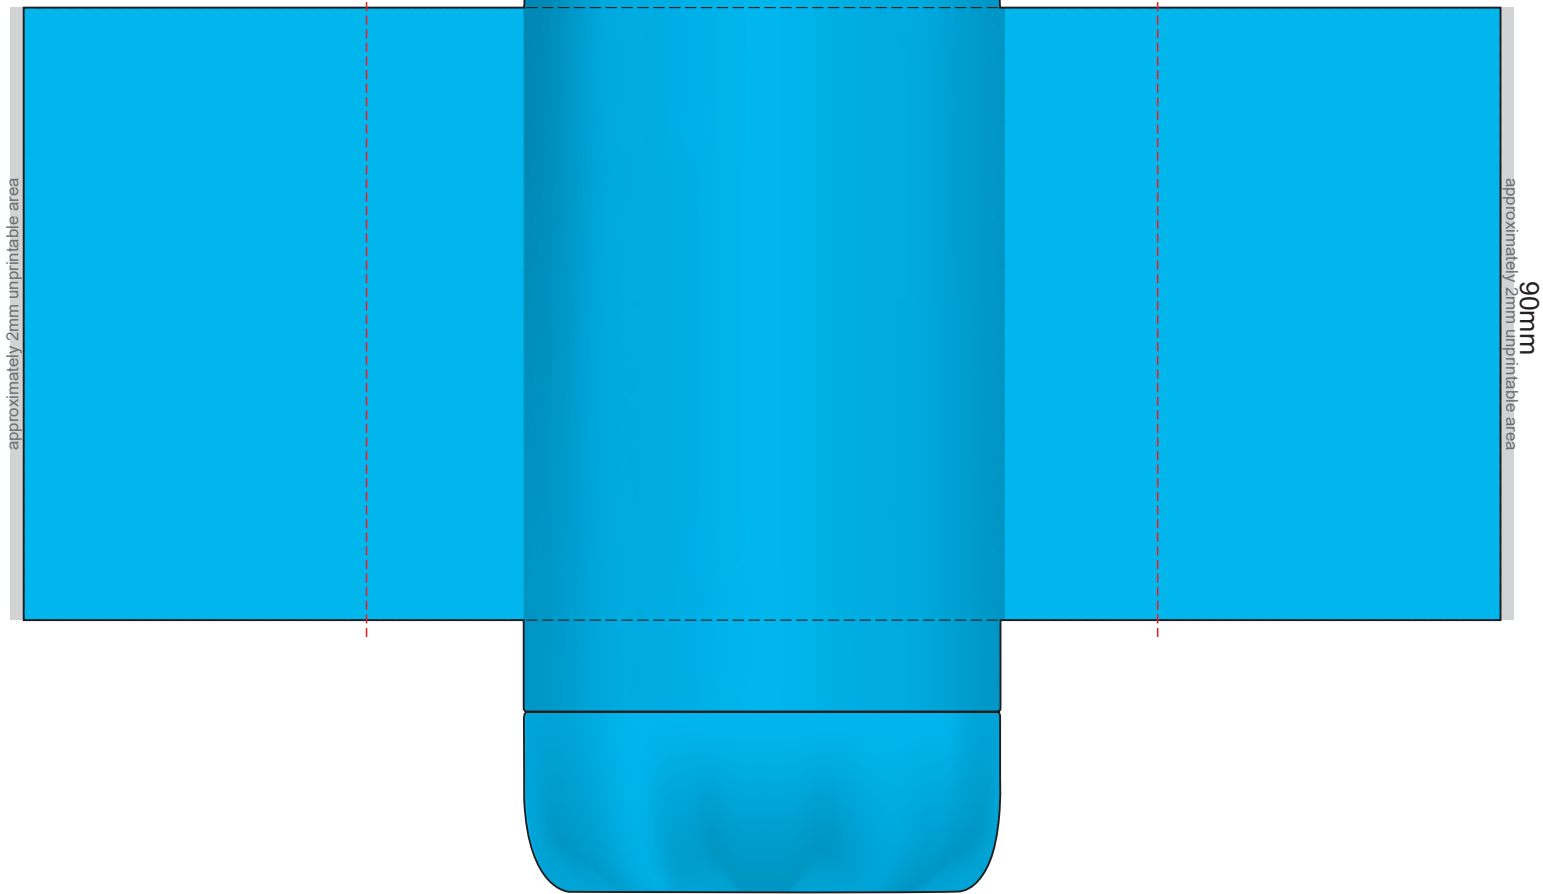

100% of Actual Size
Pad Print

- Ecrú
- White
- Yellow
- Mustard
- Orange
- Rust
- Pale Pink
- Pink
- Red
- Burgundy
- Sage
- Olive
- Bright Green
- Kelly Green
- Teal
- Light Blue
- Pale Blue
- Petrol Blue
- Royal Blue
- Navy
- Mauve
- Purple
- Charcoal
- Black

Ecrú
White
Yellow
Mustard
Orange
Rust
Pale Pink
Pink
Red
Burgundy
Sage
Olive
Bright Green
Kelly Green
Teal
Light Blue
Pale Blue
Petrol Blue
Royal Blue
Navy
Mauve
Purple
Charcoal
Black

100% of Actual Size
Screen Print

195mm

approximately 25mm unprintable area

90mm

Red Line = Exact opposites of the product
(centre artwork to the red line)

100% of Actual Size
Laser Engraving

- Ecrú
- White
- Yellow
- Mustard
- Orange
- Rust
- Pale Pink
- Pink
- Red
- Burgundy
- Sage
- Olive
- Bright Green
- Kelly Green
- Teal
- Light Blue
- Pale Blue
- Petrol Blue
- Royal Blue
- Navy
- Mauve
- Purple
- Charcoal
- Black

90% of Actual Size
 Rotary Digital
 (Gloss Finish)

217mm

approximately 2mm unprintable area

approximately 2mm unprintable area

90mm

Red Line = Exact opposites of the product
 (centre artwork to the red line)