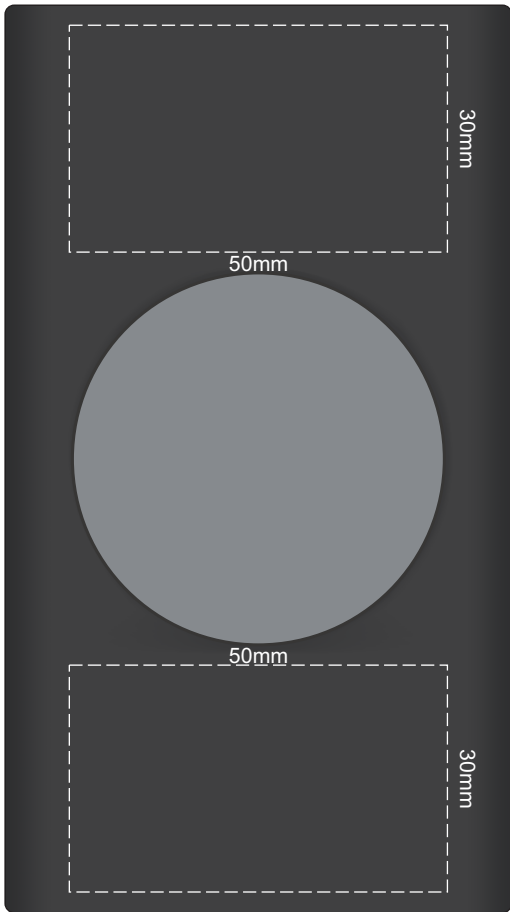

100% of Actual Size
Engraving
Direct Digital

CHARGER
INPUT ↓

 Engraves to an
Oxidised White Finish

BACK
wireless function is not applicable