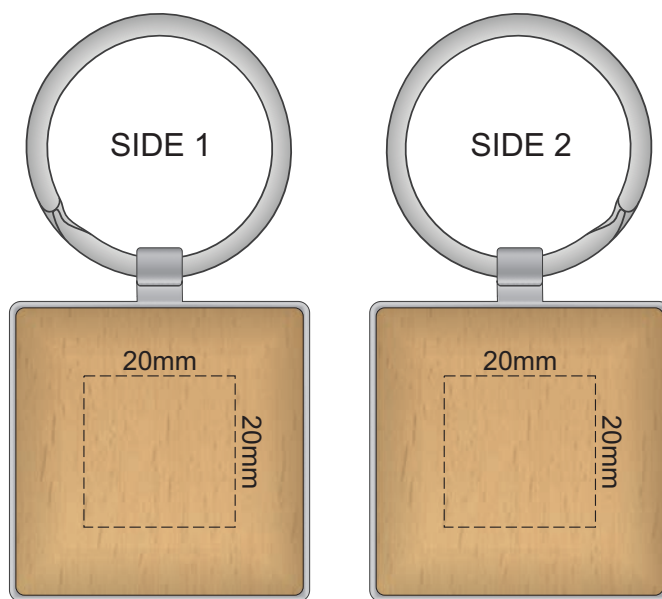

100% of Actual Size
Pad Print
Engraving

This product is a natural material.
Please allow for variances in grain pattern and engraving colour.