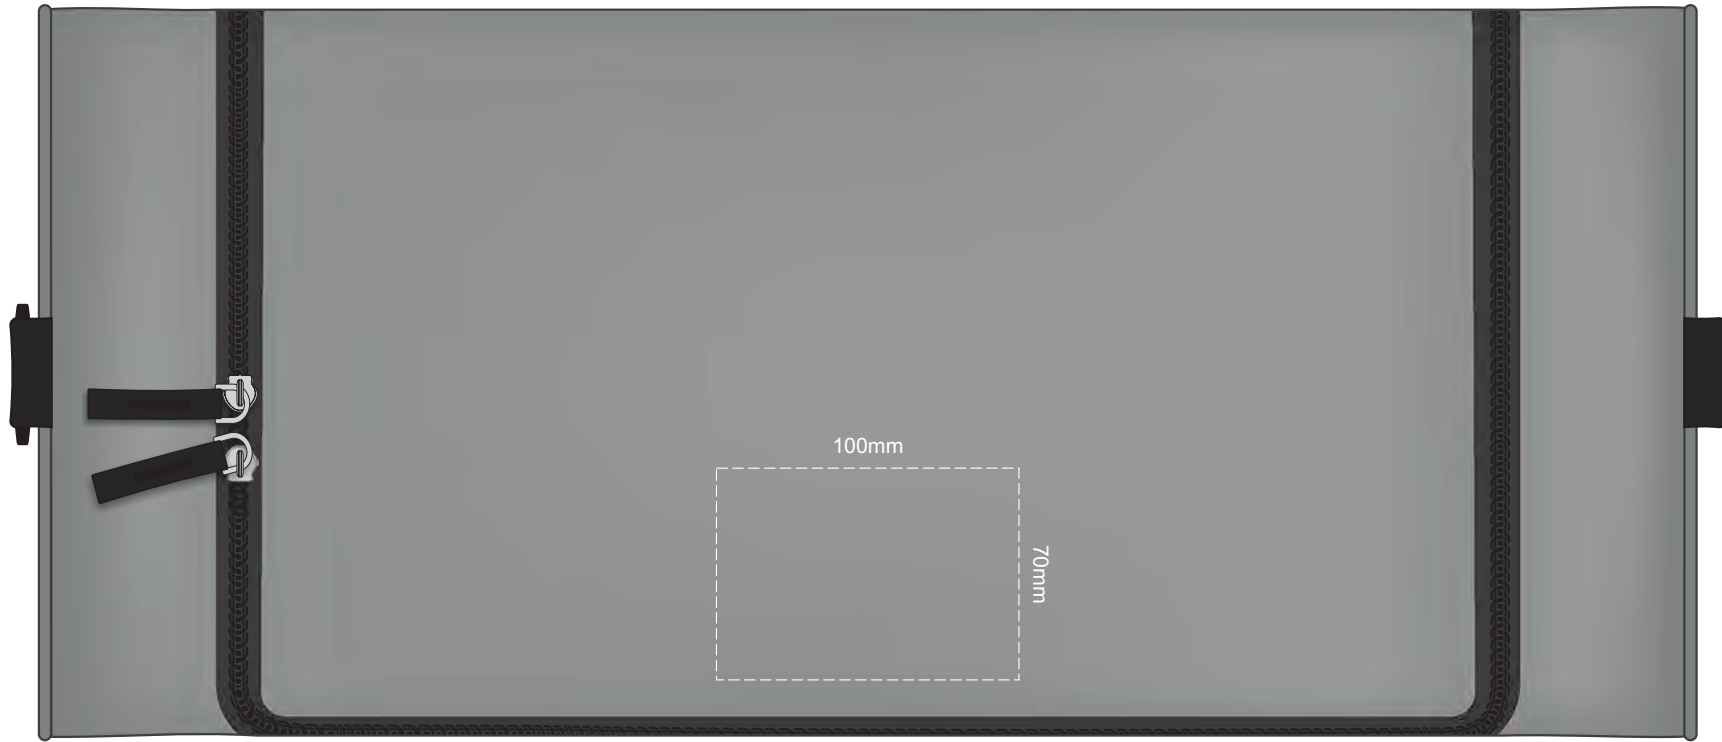

40% of Actual Size
Embroidery

TOP VIEW