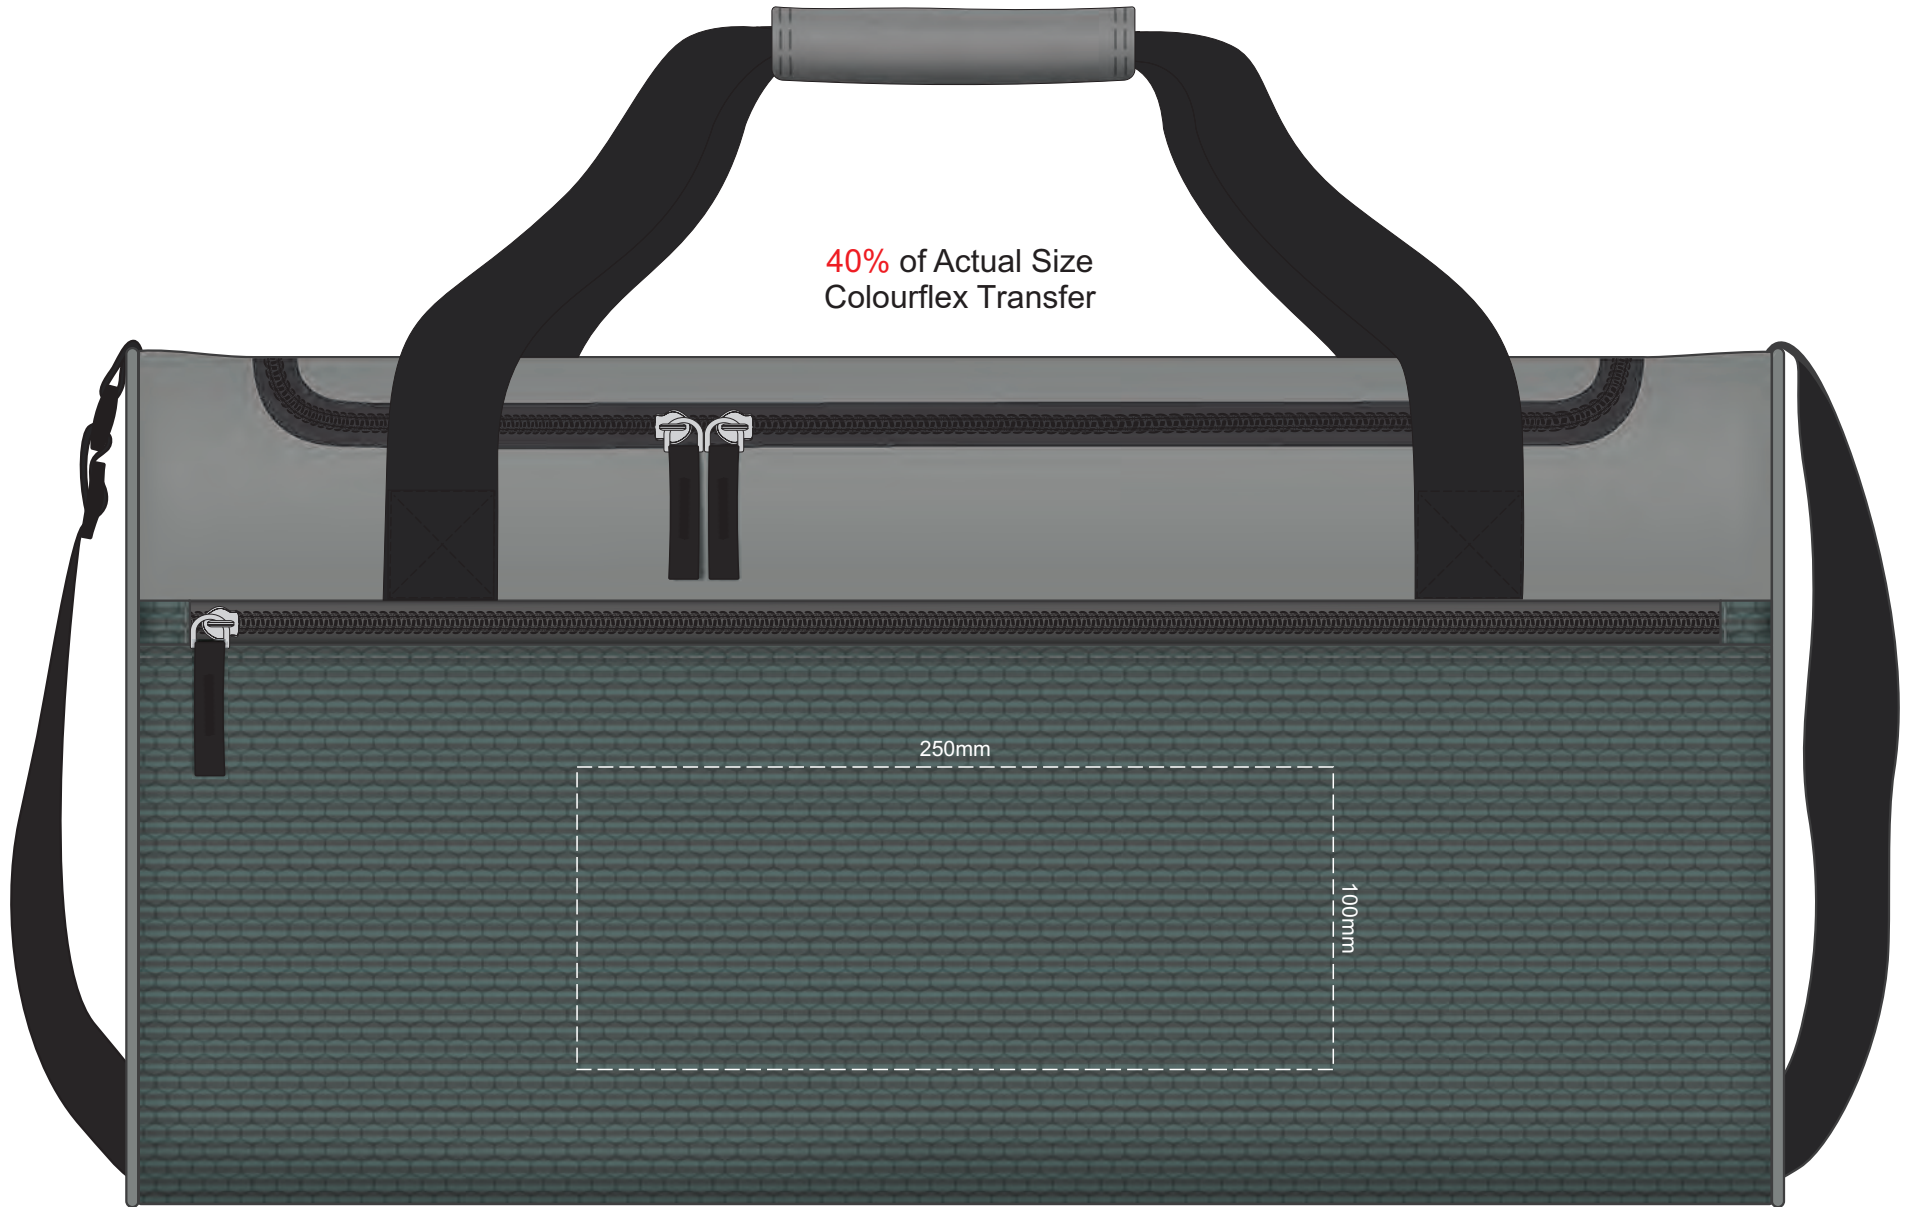

40% of Actual Size  
Colourflex Transfer

250mm

100mm

40% of Actual Size  
Colourflex Transfer

LEFT SIDE

40% of Actual Size  
Colourflex Transfer

RIGHT SIDE

40% of Actual Size  
Screen Print TOP VIEW

40% of Actual Size  
Embroidery

TOP VIEW