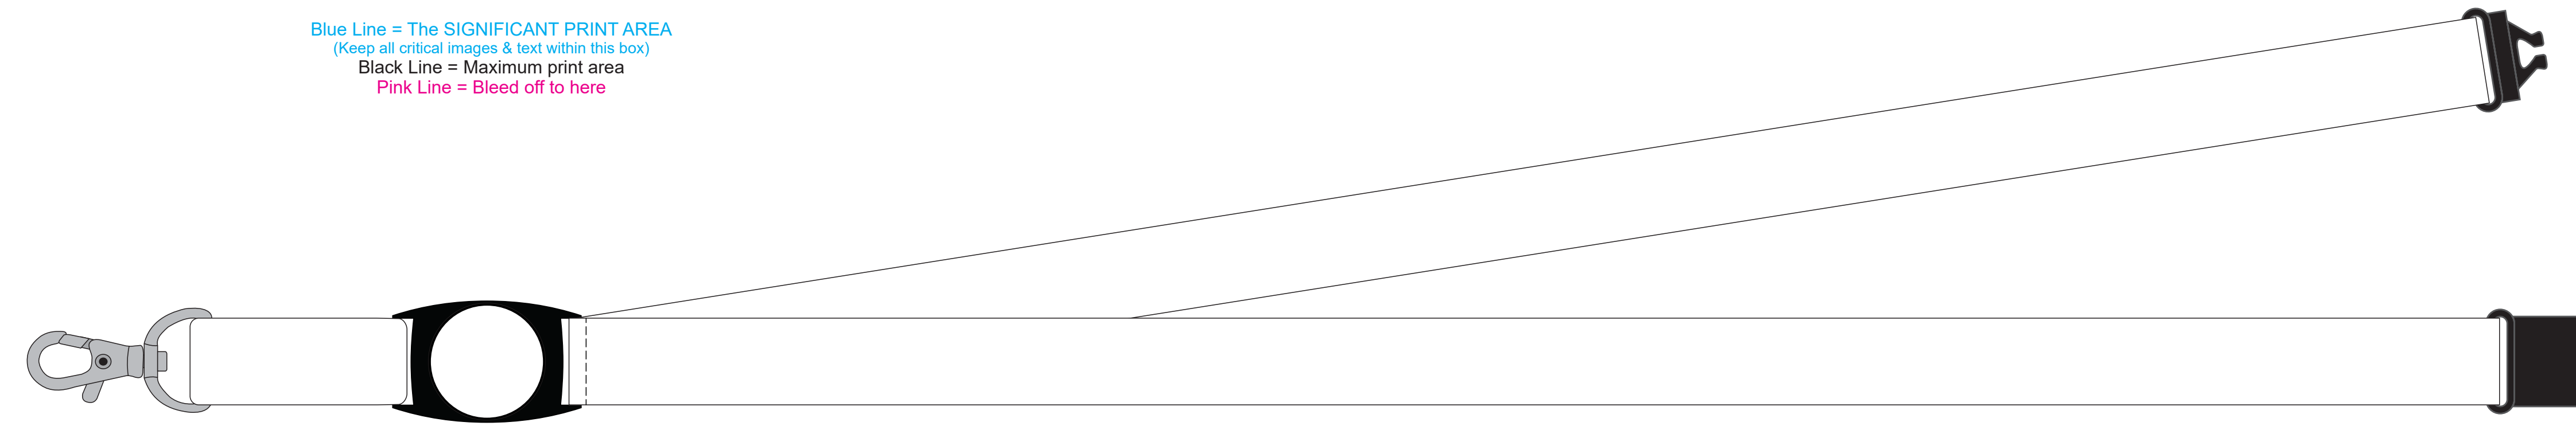

SIDE 1

SIDE 2

SIZE: 20*900mm

Lanyard Colour: Standard

Print Lanyard Colour: PANTONE?

PANTONE?

PANTONE?

Resin Dome
We will attempt to print the artwork as close as possible to the CMYK values and/ or spot colours shown on the proof, or embedded within the artwork. However, some slight colour variation should be considered acceptable.

LOGO ENLARGEMENT

ATTACHMENTS

Additional Cost

ATTACHMENTS

Standard Option

Blue Line = The SIGNIFICANT PRINT AREA
(Keep all critical images & text within this box)
Black Line = Maximum print area
Pink Line = Bleed off to here

PLEASE NOTE that the crest is swen/fixd to the lanyard