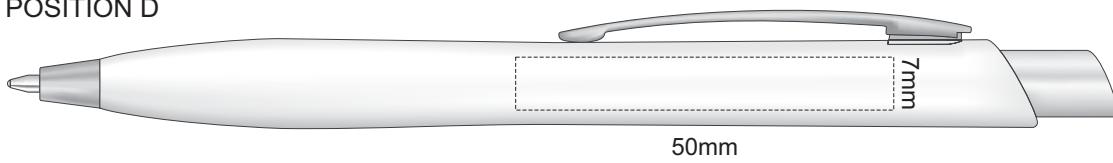

Grey
Ecrú
Pale Yellow
Yellow
Orange
Rust
Peach
Pale Pink
Pink
Red
Burgundy
Sage
Bright Green
Forest Green
Teal
Light Blue
Slate Blue
Petrol Blue
Dark Blue
Navy
Mauve
Purple
Graphite

100% of Actual Size  
Pad Print

POSITION D

POSITION E